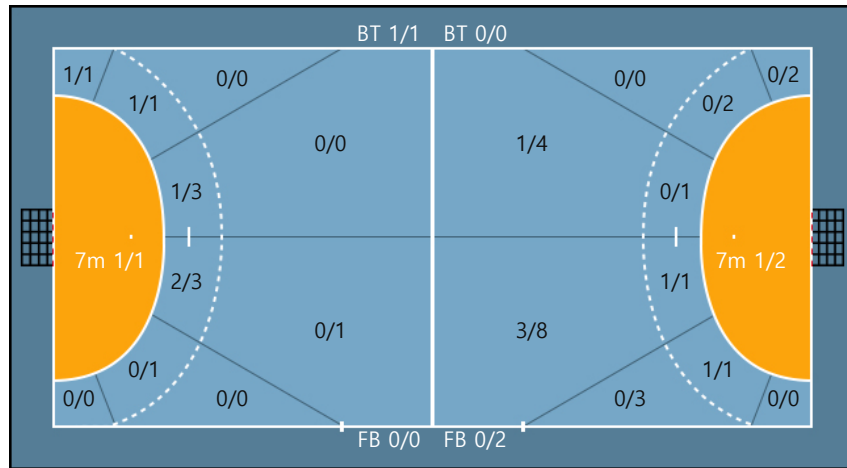

[대학핸드볼 통합리그(생활체육 대학부)]

Shot Distribution

2021. 07. 03 17:40 고원체육관

Referees : 이형철 / 서태웅

Technical officer :

MVP : -

서울대학교

7

3 : 3
4 : 3

6

경희대학교

경희대학교

Players

Goals / Shots

1. 박나영		
0/0	0/0	0/0
0/0	0/0	0/0
0/0	0/0	0/0

7. 김소윤		
0/0	0/0	0/0
0/1	0/0	0/0
3/3	1/2	2/2

11. 한승원		
0/0	0/0	0/0
0/0	0/0	0/0
0/0	0/0	0/0

19. 최예지		
0/0	0/0	0/0
0/0	0/0	0/0
0/0	0/0	0/0

20. 최민지		
0/0	0/0	0/0
0/0	0/0	0/0
0/0	0/0	0/0

Missed: 1 Post: 1

24. 오세희		
0/0	0/0	0/0
0/0	0/0	0/0
0/0	0/0	0/0

25. 이희수		
0/0	0/0	0/0
0/0	0/0	0/0
0/0	0/0	0/0

55. 이남주		
0/0	0/0	0/0
0/0	0/0	0/0
0/0	0/0	0/1

66. 홍지희		
0/0	0/0	0/0
0/0	0/0	0/0
0/0	0/0	0/0

74. 박예승		
0/0	0/0	0/0
0/0	0/0	0/0
0/0	0/0	0/0

88. 예효림		
0/0	0/0	0/0
0/0	0/0	0/0
0/0	0/0	0/0

99. 송예서		
0/0	0/0	0/0
0/0	0/0	0/0
0/0	0/0	0/0

Team

Goals / Shots

Team		
0/0	0/0	0/0
0/1	0/0	0/0
3/3	1/2	2/3

Missed: 1 Post: 1 Blocked: 0

Offense

Defense

Goalkeepers

Goals / Shots

1. 박나영		
1/3	0/2	1/1
1/6	0/1	0/0
2/4	0/1	2/2

2Min	2 Minute Suspensions	AS	Assists	BS	Block Shots	BT	Breakthroughs	RB	Rebound
DR	Disqualification with report	RC	Red cards	FB	Fast Breaks	G/S	Goals/Shots	BD	Blocked
S/S	Saves/Shots	YC	Yellow cards	ST	Steals	TF	Technical Faults	%	Efficiency