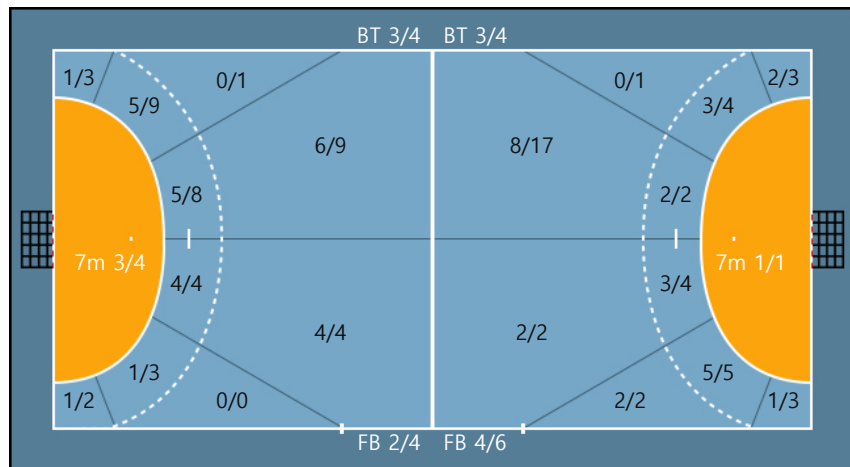

[대학핸드볼 통합리그(대학부)]

Shot Distribution

2021. 07. 06 15:20 고원체육관

Referees : 조용현 / 서태웅
Technical officer : 김국환 / 오용기
MVP : -

한국체육대학교

30

15 : 12
15 : 17

29

경희대학교

한국체육대학교

Players

Goals / Shots

7. 김정혁		
0/0	0/0	0/0
0/0	0/0	0/0
0/0	0/0	0/0

9. 김찬영		
0/0	0/0	0/0
0/0	0/0	0/0
0/0	0/0	0/0

10. 유찬민		
0/0	0/0	0/1
1/1	0/0	0/0
0/0	0/0	0/0

11. 전정우		
0/0	0/0	0/0
0/0	0/0	0/0
0/0	0/0	0/0

13. 박주니		
0/0	0/0	0/0
0/0	0/0	0/0
0/0	0/0	0/0

Post: 1

22. 이병주		
0/0	0/0	0/0
0/1	0/0	0/2
0/0	0/0	3/3

24. 송제우		
0/0	0/0	0/0
1/1	0/0	0/0
0/0	0/0	1/1

28. 김진호		
2/2	0/0	5/5
0/0	0/1	0/0
2/2	0/0	1/2

32. 조동현		
0/0	0/0	0/0
0/0	0/0	0/0
0/0	0/0	0/0

34. 연상진		
0/0	0/0	0/0
0/0	0/0	0/0
0/0	0/0	0/0

Missed: 1 Blocked: 1

Post: 1

Missed: 1

37. 이도원		
0/0	0/0	0/0
0/0	0/0	0/0
0/0	0/0	0/0

38. 진유성		
0/0	1/1	2/2
0/0	0/0	0/0
0/1	0/0	4/5

45. 박상우		
0/0	0/0	0/0
0/0	0/0	0/0
0/0	0/0	0/0

69. 김지운		
2/2	0/1	2/2
0/1	0/0	0/1
1/2	0/0	1/2

73. 지승준		
0/0	0/0	0/0
0/0	0/0	0/0
0/0	0/0	0/0

94. 최건		
0/0	0/0	0/0
0/0	0/0	0/0
0/0	0/0	0/0

Team

Goals / Shots

Team		
4/4	1/2	9/10
2/4	0/1	0/3
3/5	0/0	10/13

Missed: 2 Post: 2 Blocked: 1

Offense

Defense

Goalkeepers

Goals / Shots

45. 박상우		
3/5	0/0	3/4
1/2	0/1	1/3
7/9	1/1	5/6

94. 최건		
2/2	1/1	1/1
1/1	0/0	0/0
1/2	0/0	2/2