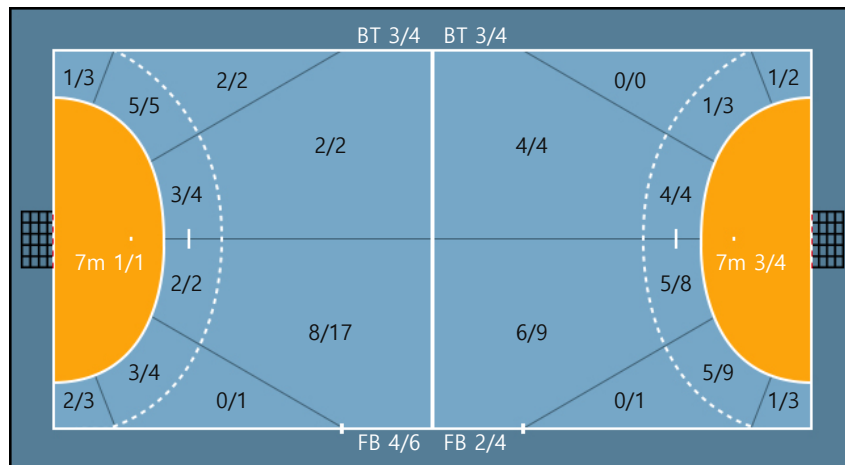

Team

Goals / Shots

Team		
5/7	1/1	4/5
2/3	0/1	1/3
8/11	1/1	7/8

Missed: 1 Post: 3 Blocked: 6

Offense

Defense

Goalkeepers

Goals / Shots