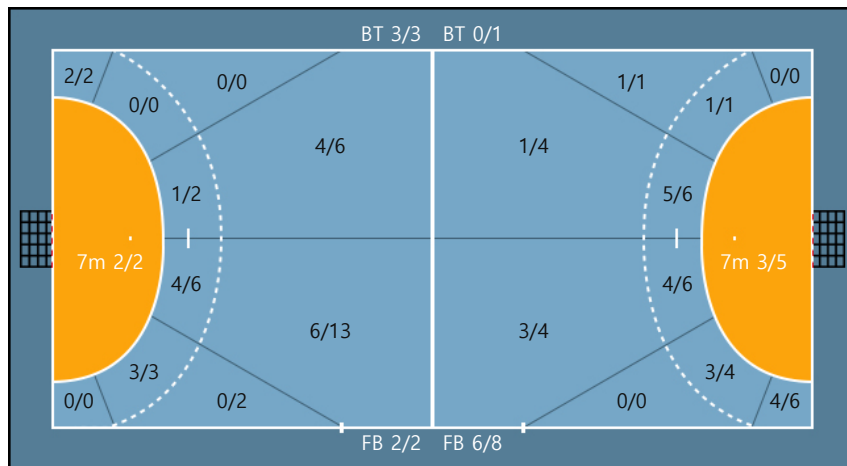

Post: 1

Missed: 2 Blocked: 1

Team
Goals / Shots

Team		
5/5	0/0	5/9
3/3	0/0	2/5
2/2	1/1	4/4

Missed: 3 Post: 4 Blocked: 1

Offense

Defense

Goalkeepers
Goals / Shots