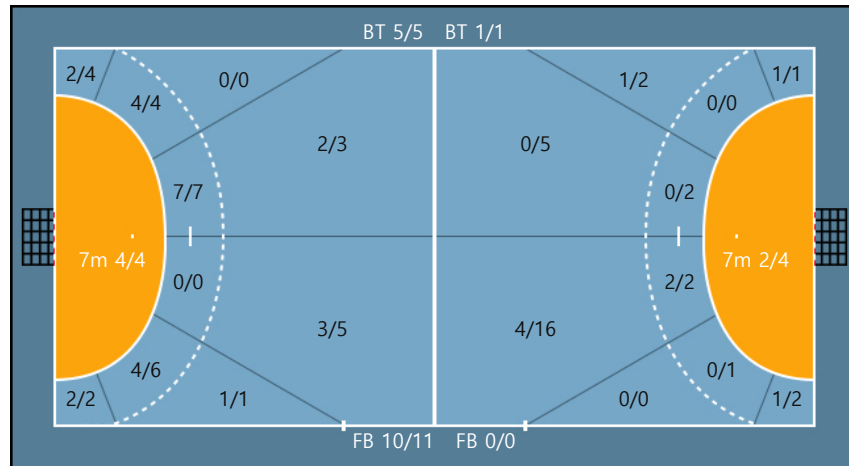

[태백산기 전국종합대회(중등부)]

Shot Distribution

2021. 07. 18 13:20 황지정산고

Referees : 차창환 / 서태웅

Technical officer : 오용기

MVP : -

인화여자중학교

29

18 : 6
11 : 5

11

인지중학교

인화여자중학교

Players

Goals / Shots

3. 박수아		
0/0	0/0	0/0
0/0	0/0	0/0
1/1	0/0	0/0

9. 김지민		
0/0	0/0	2/2
0/0	0/0	1/1
2/2	0/1	1/1

10. 조민진		
1/1	0/0	0/0
0/0	0/0	0/0
0/0	0/0	1/1

11. 조연서		
2/2	0/0	0/0
0/0	0/0	2/2
2/2	0/0	0/0

13. 박주원		
1/1	0/0	0/0
0/0	0/0	0/0
0/0	0/0	0/0

Post: 1

Post: 1

15. 이수아		
2/2	0/0	1/1
1/1	0/1	1/2
0/0	0/0	0/0

16. 한효경		
0/0	0/0	0/0
0/0	0/0	0/0
0/0	0/0	0/0

23. 김보경		
0/0	0/0	2/2
0/0	0/0	0/0
1/1	0/0	2/2

24. 이주은		
0/0	0/0	2/2
0/0	0/0	1/1
0/0	0/0	0/0

Post: 1

Missed: 1

Team

Goals / Shots

Team		
6/6	0/0	7/7
1/1	0/1	5/6
6/6	0/1	4/4

Missed: 1 Post: 3 Blocked: 0

Offense

Defense

Goalkeepers

Goals / Shots

16. 한효경		
2/5	0/0	4/7
0/5	0/0	1/4
1/1	0/0	3/5

2Min	2 Minute Suspensions	AS	Assists	BS	Block Shots	BT	Breakthroughs	RB	Rebound
DR	Disqualification with report	RC	Red cards	FB	Fast Breaks	G/S	Goals/Shots	BD	Blocked
S/S	Saves/Shots	YC	Yellow cards	ST	Steals	TF	Technical Faults	%	Efficiency