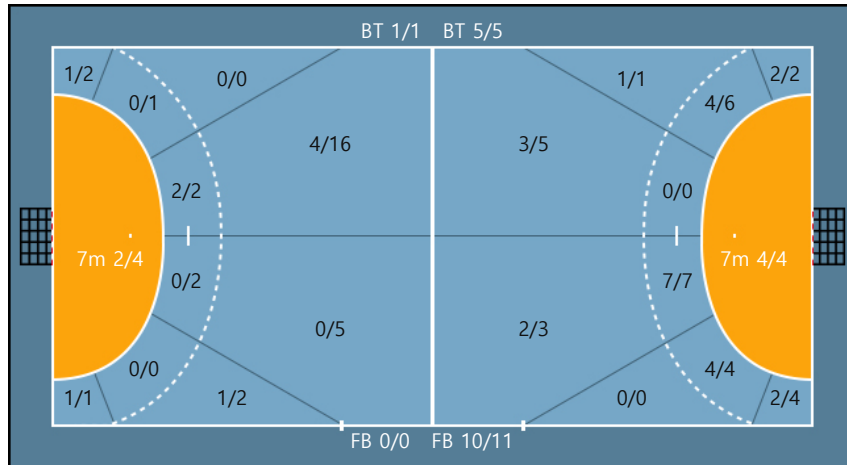

Defense

Goalkeepers

Goals / Shots

12. 신혜정		
6/6	0/0	7/7
1/1	0/1	5/6
6/6	0/1	4/4

2Min	2 Minute Suspensions	AS	Assists	BS	Block Shots	BT	Breakthroughs	RB	Rebound
DR	Disqualification with report	RC	Red cards	FB	Fast Breaks	G/S	Goals/Shots	BD	Blocked
S/S	Saves/Shots	YC	Yellow cards	ST	Steals	TF	Technical Faults	%	Efficiency