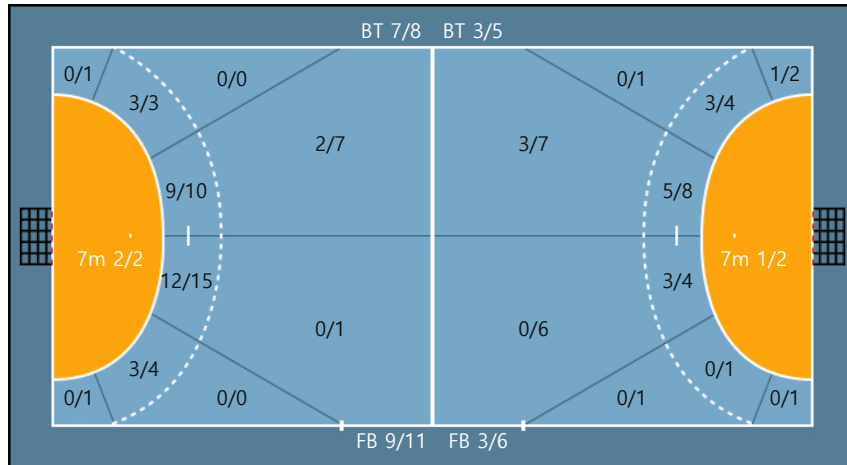

Team

Goals / Shots

Team		
8/10	0/0	7/9
3/4	0/0	0/0
8/8	1/1	4/4

Missed: 3 Post: 5 Blocked: 1

Offense

Defense

Goalkeepers

Goals / Shots