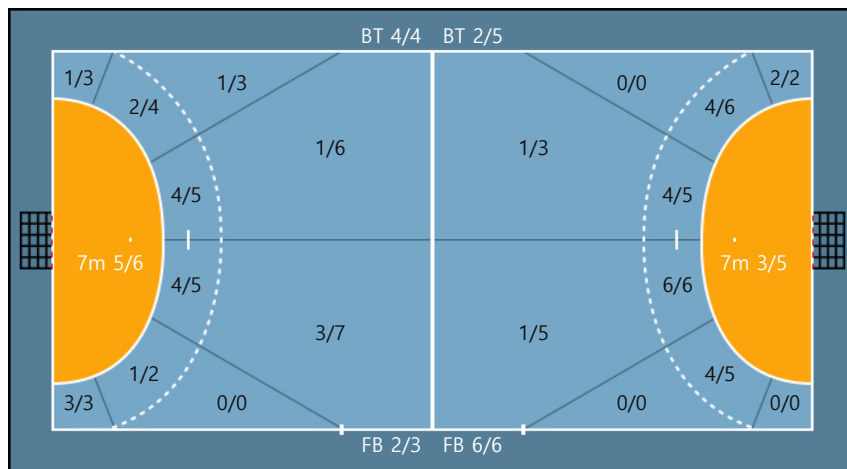

[태백산기전국종합대회(일반부)]

Shot Distribution

2021. 07. 18 16:40 고원체육관

Referees : 홍상우 / 허철영
Technical officer : 이광남 / 강태구
MVP : -

SK슈가글라이더즈   **25**   12 : 14   **25**   **광주도시공사**
광주도시공사

Players

Goals / Shots

1. 손민지 0/0 0/0 0/0 0/0 0/0 0/0 0/0 0/0 0/0	2. 방민서 0/0 0/0 0/0 0/0 0/0 0/0 0/0 0/0 0/0	9. 서아루 0/0 1/1 0/0 0/0 0/0 0/0 0/0 0/0 4/4	11. 이슬기 1/1 0/0 0/0 0/0 0/0 2/3 3/3 0/0 2/2	12. 우하림 0/0 0/0 0/0 0/0 0/0 0/0 0/0 0/0 0/0	
			Missed: 1 Post: 2 Blocked: 1		
13. 정현희 1/1 0/0 1/1 0/1 0/0 0/0 2/3 0/2 1/2	18. 한승미 0/1 0/0 0/0 0/1 0/0 0/0 0/0 0/0 0/0	20. 김지혜 0/0 0/0 0/0 0/0 0/0 0/0 0/0 0/0 1/1	22. 문세린 0/0 0/0 0/0 0/0 0/0 0/0 0/0 0/0 0/0	27. 권민지 0/0 0/0 0/0 0/0 0/0 0/0 0/0 0/0 0/0	
Missed: 2 Blocked: 1		Post: 1			
28. 박지영 0/0 0/0 0/0 0/0 0/0 0/0 0/0 0/0 0/0	29. 김지현 0/0 0/0 1/1 1/1 0/0 1/1 2/3 0/0 1/2	Missed: 1 Post: 2			

Team

Goals / Shots

Team		
2/3	1/1	2/2
1/3	0/0	3/4
7/9	0/2	9/11

Missed: 4   Post: 5   Blocked: 2

Offense

Defense

Goalkeepers Goals / Shots

1. 손민지		
1/1	0/0	3/3
1/2	0/0	2/3
9/11	0/3	9/11

2Min	2 Minute Suspensions	AS	Assists	BS	Block Shots	BT	Breakthroughs	RB	Rebound
DR	Disqualification with report	RC	Red cards	FB	Fast Breaks	G/S	Goals/Shots	BD	Blocked
S/S	Saves/Shots	YC	Yellow cards	ST	Steals	TF	Technical Faults	%	Efficiency