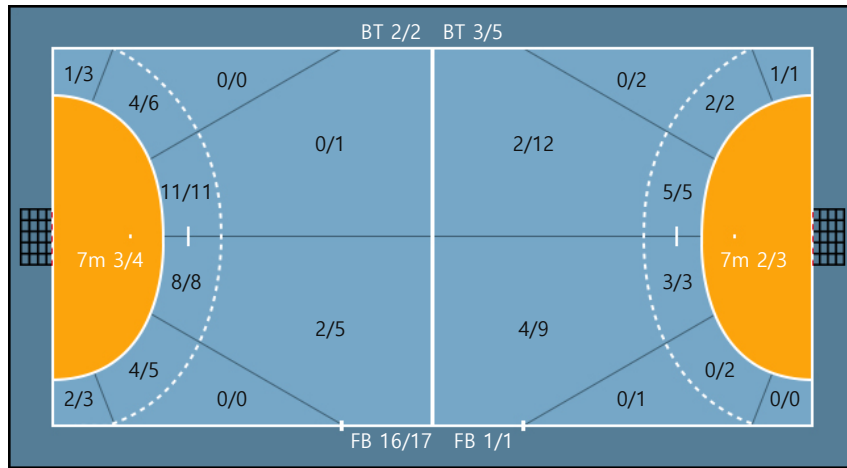

Missed: 2 Post: 2 Blocked: 1

Offense

Defense

Goalkeepers

Goals / Shots

16. 김현진		
1/3	0/0	2/3
1/4	0/0	1/2
8/12	0/1	6/10

2Min	2 Minute Suspensions	AS	Assists	BS	Block Shots	BT	Breakthroughs	RB	Rebound
DR	Disqualification with report	RC	Red cards	FB	Fast Breaks	G/S	Goals/Shots	BD	Blocked
S/S	Saves/Shots	YC	Yellow cards	ST	Steals	TF	Technical Faults	%	Efficiency