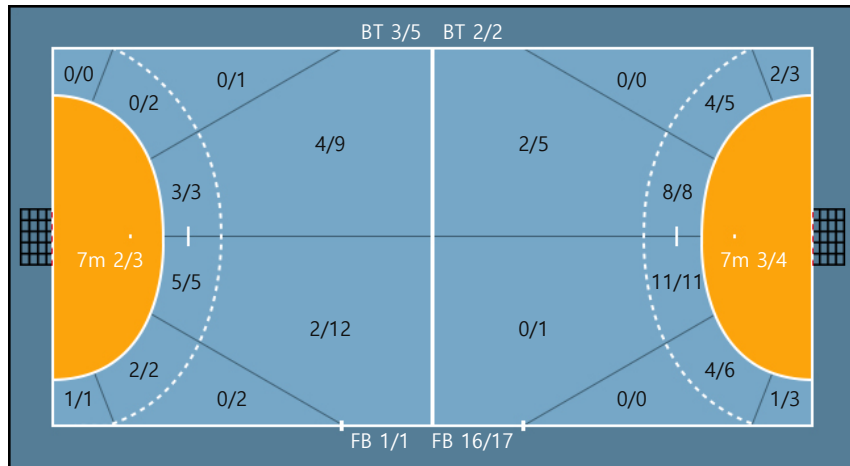

[태백산기전국종합대회(고등부)]

Shot Distribution

2021. 07. 19 10:00 고원체육관

Referees : 이형철 / 서태웅
Technical officer : 김국환 / 이향걸
MVP : -

휘경여자고등학교
정읍여자고등학교

35   16 : 9
19 : 10   **19**

정읍여자고등학교

Players

Goals / Shots

3. 박새롬		
0/0	0/0	0/0
0/0	0/0	0/0
0/0	0/0	0/0

7. 이태은		
0/0	0/0	1/1
0/0	0/0	0/0
1/2	0/0	0/0

9. 황수미		
0/1	0/0	1/2
1/3	0/0	1/2
4/7	0/1	3/6

11. 조민서		
1/2	0/0	0/0
0/0	0/0	0/0
0/0	0/0	0/1

12. 김채현		
0/0	0/0	0/0
0/1	0/0	0/0
0/0	0/0	0/0

Missed: 1 Blocked: 2

Post: 2 Blocked: 4

Missed: 2

13. 문채린		
0/0	0/0	0/0
0/0	0/0	0/0
0/0	0/0	0/0

16. 김혜진		
0/0	0/0	0/0
0/0	0/0	0/0
0/0	0/0	0/0

17. 김의진		
0/0	0/0	0/0
0/0	0/0	0/0
3/3	0/0	3/3

23. 박신희		
0/0	0/0	0/0
0/0	0/0	0/0
0/0	0/0	0/0

Blocked: 1

Team

Goals / Shots

Team		
1/3	0/0	2/3
1/4	0/0	1/2
8/12	0/1	6/10

Missed: 3 Post: 2 Blocked: 7

Offense

Goalkeepers

Goals / Shots

12. 김채현		
2/2	0/0	1/2
1/1	0/0	1/3
12/14	0/0	11/11

16. 김혜진		
0/0	0/0	0/0
0/1	0/0	0/0
1/2	0/0	6/6

2Min	2 Minute Suspensions	AS	Assists	BS	Block Shots	BT	Breakthroughs	RB	Rebound
DR	Disqualification with report	RC	Red cards	FB	Fast Breaks	G/S	Goals/Shots	BD	Blocked
S/S	Saves/Shots	YC	Yellow cards	ST	Steals	TF	Technical Faults	%	Efficiency