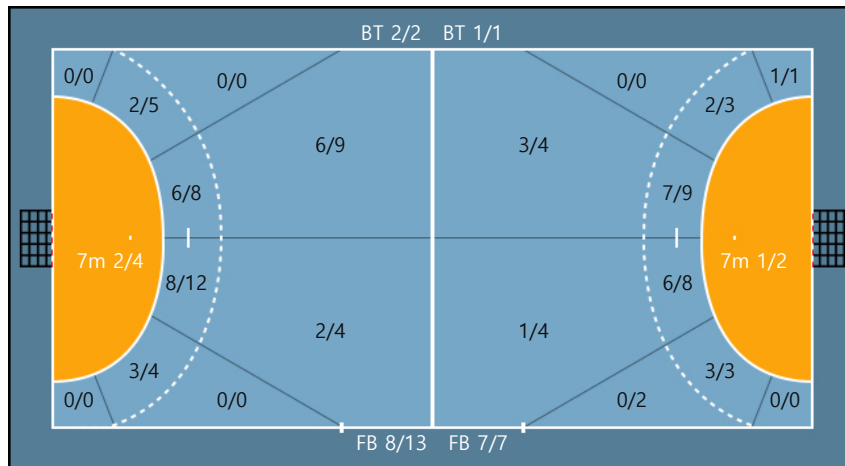

**Team**

**Goals / Shots**

Team		
3/5	1/1	5/5
1/1	0/0	1/4
8/8	0/1	10/11

Missed: 7 Post: 3 Blocked: 1

**Offense**

**Defense**

**Goalkeepers**

**Goals / Shots**