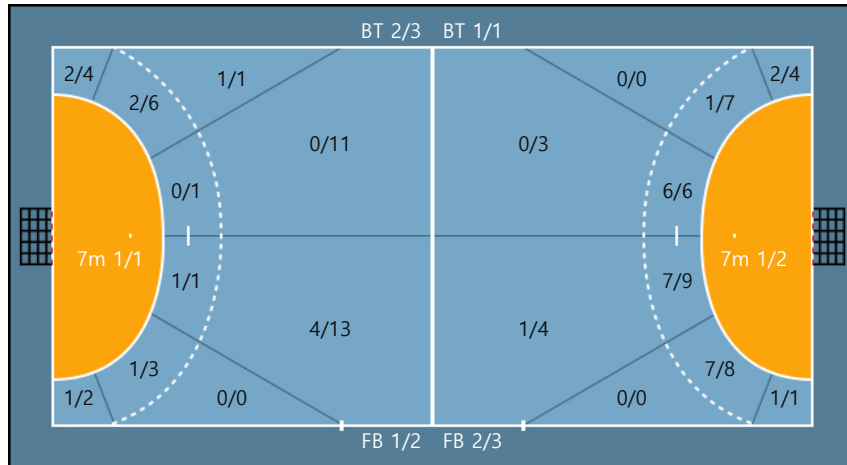

Team

Goals / Shots

Team		
2/9	0/1	1/2
1/5	0/0	2/4
5/7	0/1	2/3

Missed: 6 Post: 5 Blocked: 5

Offense

Defense

Goalkeepers

Goals / Shots