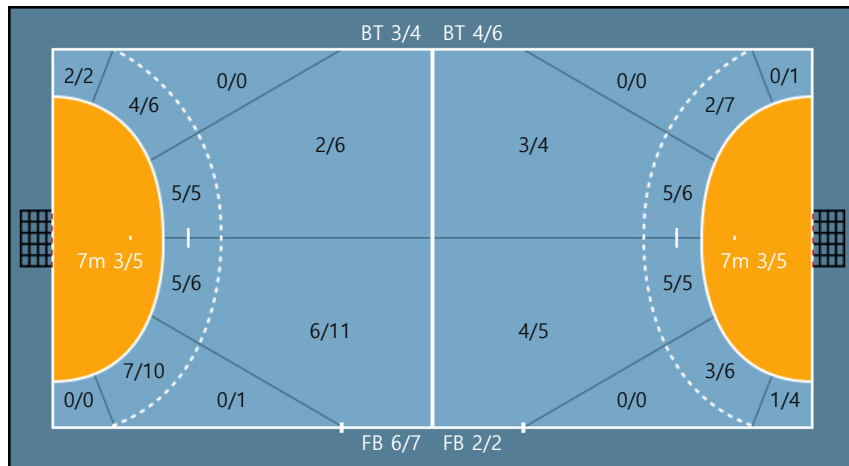

[태백산기전국종합대회(고등부)]

Shot Distribution

2021. 07. 19 11:20 고원체육관

Referees : 이가을 / 이은하
Technical officer : 김국환 / 오용기
MVP : -

삼척여자고등학교   26   12 : 16   34   **일신여자고등학교**
일신여자고등학교

Players

Goals / Shots

7. 오미현		
0/0	0/0	1/1
0/0	0/0	0/0
1/1	0/0	1/2

Post: 1

9. 조유희		
0/0	0/0	0/0
0/0	0/0	0/0
1/1	0/0	0/0

Blocked: 1

10. 윤희경		
0/0	0/0	0/0
0/0	0/0	0/0
1/2	0/0	0/0

11. 김서진		
0/0	0/0	0/0
0/0	0/0	0/0
1/1	0/0	3/4

12. 이현정		
0/0	0/0	0/0
0/0	0/0	0/0
0/0	0/0	0/0

15. 이선미		
0/0	0/0	0/0
0/0	0/0	0/1
0/0	0/0	0/0

16. 이민영		
0/0	0/0	0/0
0/0	0/0	0/0
0/0	0/0	0/0

18. 김지아		
2/4	0/0	2/2
0/1	0/0	1/1
3/3	0/0	0/0

Missed: 1   Post: 2

21. 박지현		
0/0	0/0	1/3
0/0	0/0	0/0
1/1	0/0	2/2

Missed: 2

24. 차서연		
0/0	0/0	1/1
2/2	0/0	0/0
3/3	0/0	0/0

77. 김단비		
1/1	0/0	0/1
0/0	0/0	0/0
0/0	0/0	1/1

Missed: 1

88. 양처림		
0/1	0/0	1/1
0/0	0/0	0/0
4/4	0/0	0/0

Team

Goals / Shots

Team		
3/6	0/0	6/9
2/3	0/0	1/2
15/16	0/0	7/9

Missed: 4   Post: 3   Blocked: 1

Offense

Defense

Goalkeepers

Goals / Shots

12. 이현정		
0/0	0/0	2/2
0/0	0/0	0/0
1/1	0/0	1/1

16. 이민영		
7/9	0/0	0/2
2/4	0/0	2/4
7/8	0/0	4/8

2Min	2 Minute Suspensions	AS	Assists	BS	Block Shots	BT	Breakthroughs	RB	Rebound
DR	Disqualification with report	RC	Red cards	FB	Fast Breaks	G/S	Goals/Shots	BD	Blocked
S/S	Saves/Shots	YC	Yellow cards	ST	Steals	TF	Technical Faults	%	Efficiency