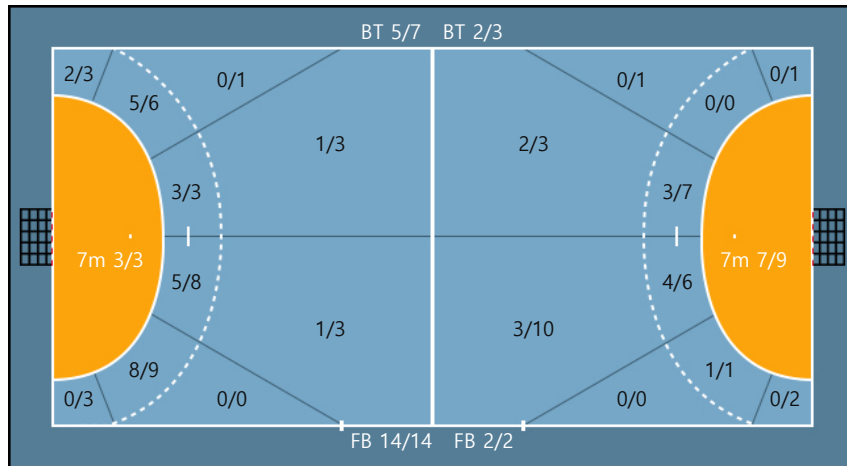

[태백산기전국종합대회(중등부)]

Shot Distribution

2021. 07. 19 13:20 황지정산고

Referees : 정진영 / 김효진
Technical officer : 이광남 / 김석주
MVP : -

사수중학교

28

15 : 8
13 : 12

20

의정부여자중학교

사수중학교

Players

Goals / Shots

1. 전유진		
0/0	0/0	0/0
0/0	0/0	0/0
0/0	0/0	0/0

2. 이채민		
0/0	0/0	0/0
0/0	0/0	0/0
1/1	0/0	0/0

3. 이정아		
0/0	0/0	1/1
0/0	0/0	1/1
0/1	0/0	1/1

5. 서민슬		
1/1	0/0	4/5
0/0	0/0	1/1
1/1	1/1	0/1

7. 김경서		
0/0	0/0	0/0
0/0	0/0	0/0
0/0	0/0	0/0

Missed: 2

9. 조수연		
3/3	0/0	0/0
1/1	0/0	0/1
0/1	0/0	0/0

10. 박선하		
3/3	0/0	0/0
0/0	0/0	0/0
0/0	0/0	0/0

11. 박서희		
0/0	0/0	2/2
0/1	0/0	1/1
1/1	0/0	1/1

13. 최수현		
0/0	0/0	0/0
0/0	0/0	0/0
0/0	1/1	0/0

14. 최재희		
0/0	0/0	1/1
0/0	0/0	0/0
0/0	1/1	1/1

Post: 1 Blocked: 1

Missed: 1 Post: 1

Missed: 2 Post: 1

Team

Goals / Shots

Team		
7/7	0/0	8/9
1/2	0/0	3/4
3/5	3/3	3/4

Missed: 5 Post: 3 Blocked: 1

Offense

Defense

Goalkeepers

Goals / Shots

1. 전유진		
4/6	0/0	4/6
1/4	0/0	2/5
4/8	0/0	5/7

2Min	2 Minute Suspensions	AS	Assists	BS	Block Shots	BT	Breakthroughs	RB	Rebound
DR	Disqualification with report	RC	Red cards	FB	Fast Breaks	G/S	Goals/Shots	BD	Blocked
S/S	Saves/Shots	YC	Yellow cards	ST	Steals	TF	Technical Faults	%	Efficiency