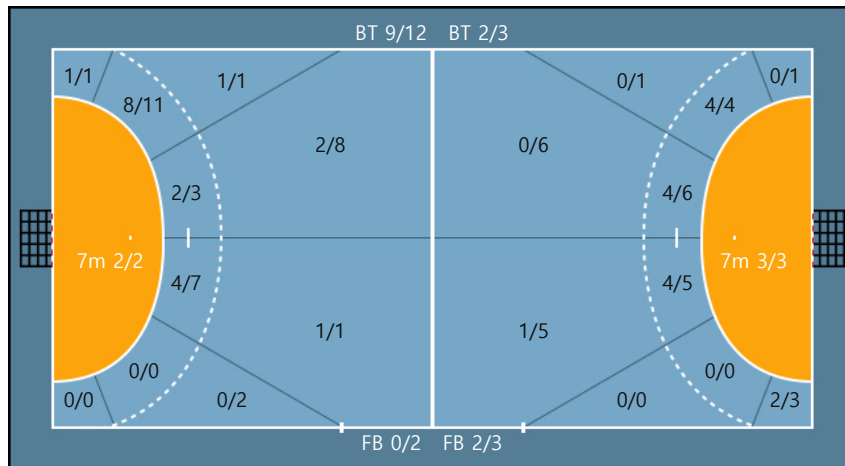

Missed: 3 Post: 3 Blocked: 1

Offense

Defense

Goalkeepers

Goals / Shots

16. 방현후		
1/4	1/1	1/3
2/3	0/0	5/7
3/3	0/0	5/5

2Min	2 Minute Suspensions	AS	Assists	BS	Block Shots	BT	Breakthroughs	RB	Rebound
DR	Disqualification with report	RC	Red cards	FB	Fast Breaks	G/S	Goals/Shots	BD	Blocked
S/S	Saves/Shots	YC	Yellow cards	ST	Steals	TF	Technical Faults	%	Efficiency