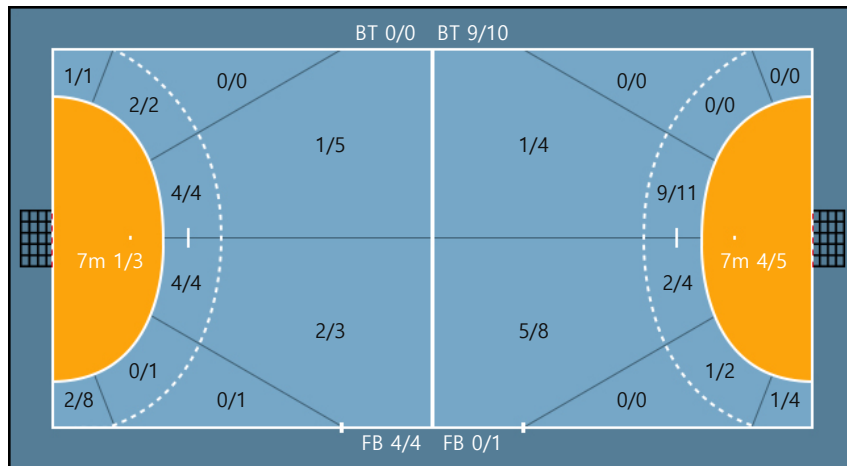

[태백산기전국종합대회(중등부)]

Shot Distribution

2021. 07. 20 12:10 황지정산고

Referees : 정진영 / 이가을
Technical officer : 김국환 / 오용기
MVP : -

동방여자중학교

17

9 : 12
8 : 11

23

세연중학교

동방여자중학교

Players

Goals / Shots

2. 신예은		
0/0	0/0	0/0
0/0	0/0	0/0
0/0	0/0	1/1

5. 이주희		
0/0	0/0	0/0
0/0	0/0	0/0
0/0	0/0	0/0

7. 조서연		
0/0	0/0	0/0
0/0	0/0	0/0
0/0	0/0	0/0

8. 임다현		
0/0	0/0	0/0
0/0	0/0	0/0
0/0	0/0	0/0

10. 김서연		
0/0	0/0	0/0
0/0	0/0	0/0
0/0	0/0	0/0

11. 강샤론		
0/0	0/0	1/1
1/1	0/0	1/2
0/2	0/0	3/4

13. 최효성		
1/1	0/0	0/0
0/0	0/0	0/0
5/5	0/0	0/0

15. 김서윤		
0/0	0/0	0/0
0/0	0/0	0/0
0/0	0/0	0/0

16. 오다은		
0/0	0/0	0/0
0/0	0/0	0/0
0/0	0/0	0/0

17. 윤정빈		
0/1	0/0	0/1
0/0	0/0	0/0
0/1	0/0	0/0

21. 박영미		
0/0	0/0	0/0
0/0	0/0	0/0
0/0	0/0	0/0

24. 김수연		
0/0	0/0	1/2
1/1	0/0	0/0
1/4	1/2	0/3

Team

Goals / Shots

Team		
1/2	0/0	2/4
2/2	0/0	1/2
6/12	1/2	4/8

Missed: 0 Post: 0 Blocked: 0

Offense

Defense

Goalkeepers

Goals / Shots

16. 오다은		
2/3	0/0	6/6
0/1	0/0	1/2
10/13	0/1	4/9

2Min	2 Minute Suspensions	AS	Assists	BS	Block Shots	BT	Breakthroughs	RB	Rebound
DR	Disqualification with report	RC	Red cards	FB	Fast Breaks	G/S	Goals/Shots	BD	Blocked
S/S	Saves/Shots	YC	Yellow cards	ST	Steals	TF	Technical Faults	%	Efficiency