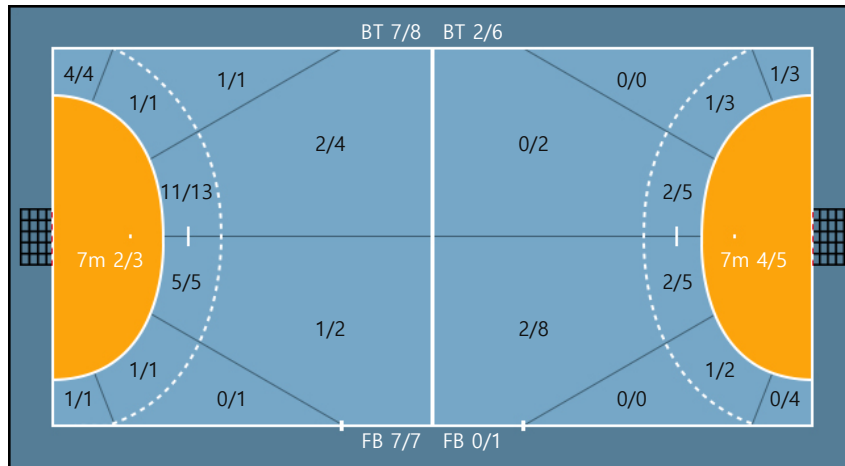

**Team**

**Goals / Shots**

Team		
6/7	0/0	7/8
1/1	0/0	1/3
8/8	1/1	5/6

Missed: 0 Post: 2 Blocked: 0

**Offense**

**Defense**

**Goalkeepers**

**Goals / Shots**