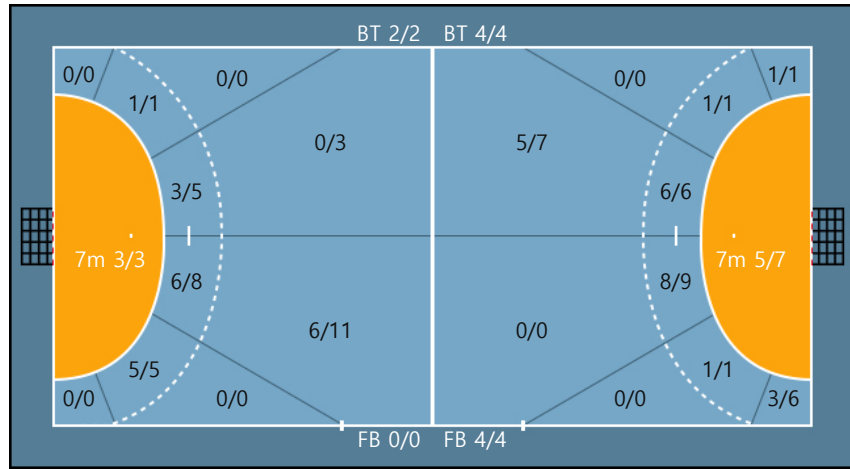

Team

Goals / Shots

Team		
1/1	0/0	2/2
2/3	0/0	1/2
11/14	1/1	6/8

Missed: 5 Post: 0 Blocked: 0

**Offense**

**Defense**

Goalkeepers

Goals / Shots