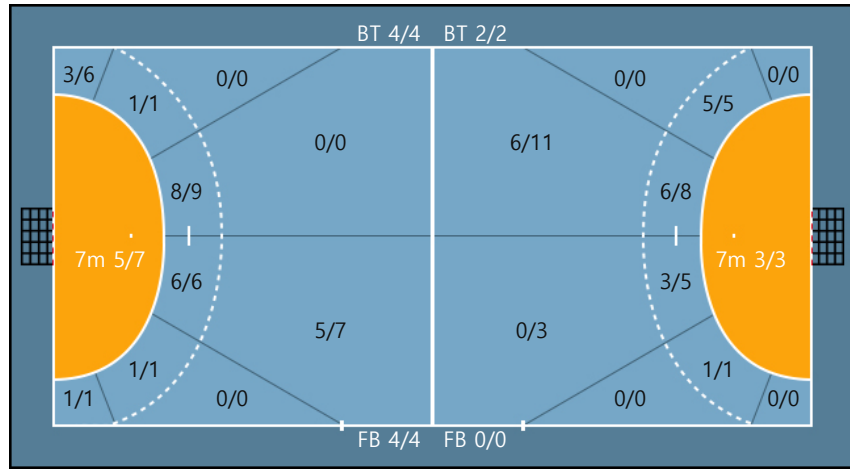

[태백산기전국종합대회(중등부)]

Shot Distribution

2021. 07. 20 15:20 세연중체육관

Referees : 차창환 / 박현진
Technical officer : 서근영 / 이광남
MVP : -

의정부여자중학교   24   11 : 15   30   **휘경여자중학교**
휘경여자중학교   13 : 15

Players

Goals / Shots

5. 김지영		
0/0	0/0	1/1
0/0	0/0	0/0
2/2	0/0	2/3

13. 최은지		
0/0	0/0	0/0
0/0	0/0	0/0
2/2	0/0	1/2

16. 김은울		
1/1	0/0	0/0
0/0	0/0	0/0
0/0	0/0	0/0

20. 홍예지		
0/0	0/0	0/0
0/0	0/0	0/0
0/0	0/0	0/0

21. 전서현		
0/0	0/0	0/0
0/0	0/0	0/0
0/0	0/0	0/0

Missed: 2

23. 최민서		
0/0	0/0	0/0
0/0	0/0	1/1
2/2	0/0	1/1

24. 백시은		
1/1	0/0	0/2
2/2	0/0	0/0
0/0	0/0	1/1

25. 김시은		
0/0	0/0	1/1
1/1	0/0	3/3
5/5	1/1	2/2

29. 송은서		
0/0	0/0	0/0
0/0	0/0	0/0
0/0	0/0	0/0

Missed: 1

Post: 1

Team

Goals / Shots

Team		
2/2	0/0	2/4
3/3	0/0	4/4
11/11	1/1	7/9

Missed: 3 Post: 1 Blocked: 0

Offense

Defense

Goalkeepers

Goals / Shots

20. 홍예지		
1/1	0/0	2/2
2/3	0/0	1/2
11/14	1/1	6/8

2Min	2 Minute Suspensions	AS	Assists	BS	Block Shots	BT	Breakthroughs	RB	Rebound
DR	Disqualification with report	RC	Red cards	FB	Fast Breaks	G/S	Goals/Shots	BD	Blocked
S/S	Saves/Shots	YC	Yellow cards	ST	Steals	TF	Technical Faults	%	Efficiency