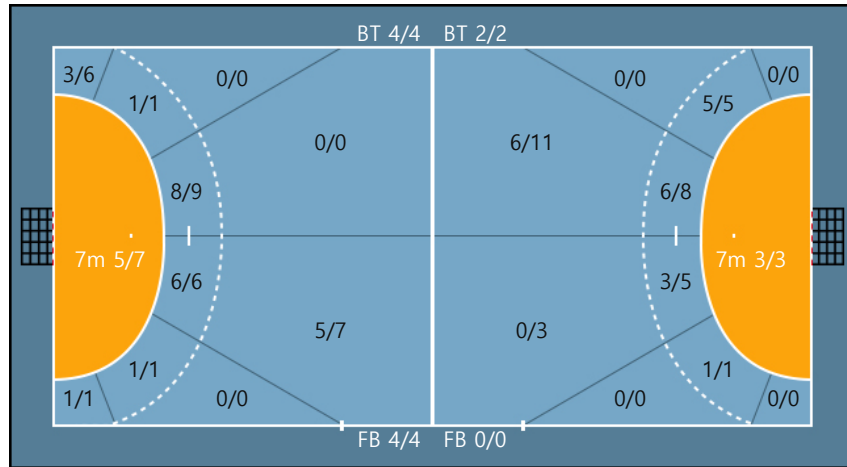

Missed: 3 Post: 1 Blocked: 0

Offense

Defense

Goalkeepers

Goals / Shots

20. 홍예지		
1/1	0/0	2/2
2/3	0/0	1/2
11/14	1/1	6/8

2Min	2 Minute Suspensions	AS	Assists	BS	Block Shots	BT	Breakthroughs	RB	Rebound
DR	Disqualification with report	RC	Red cards	FB	Fast Breaks	G/S	Goals/Shots	BD	Blocked
S/S	Saves/Shots	YC	Yellow cards	ST	Steals	TF	Technical Faults	%	Efficiency