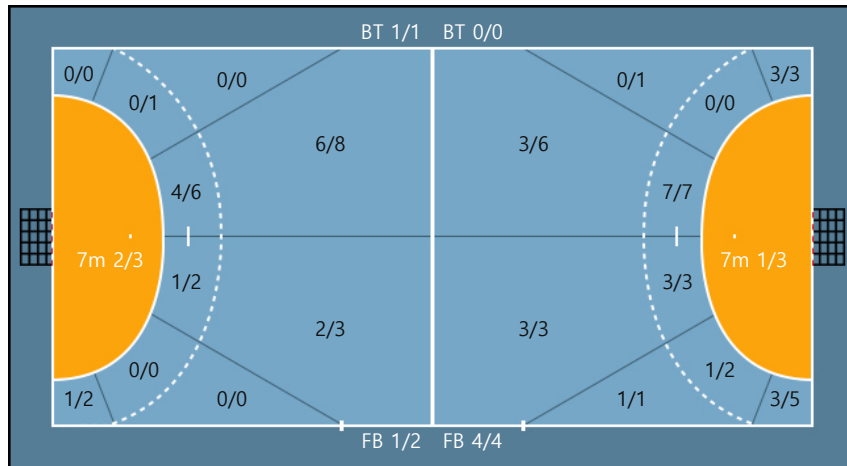

Team		
2/5	0/0	2/4
0/0	0/0	2/2
3/3	0/1	7/9

Missed: 1 Post: 0 Blocked: 1

**Offense**

**Defense**

Goalkeepers

Goals / Shots

12. 신혜정		
6/7	0/1	2/2
3/4	0/0	4/4
6/7	1/1	3/4

2Min	2 Minute Suspensions	AS	Assists	BS	Block Shots	BT	Breakthroughs	RB	Rebound
DR	Disqualification with report	RC	Red cards	FB	Fast Breaks	G/S	Goals/Shots	BD	Blocked
S/S	Saves/Shots	YC	Yellow cards	ST	Steals	TF	Technical Faults	%	Efficiency