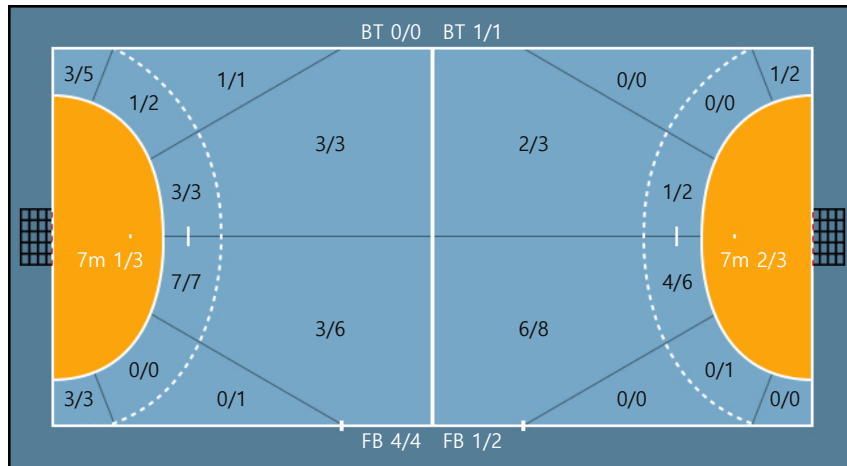

[태백산기전국종합대회(중등부)]

Shot Distribution

2021. 07. 20 15:40 황지정산고

Referees : 김원정 / 홍상우
Technical officer : 김영진 / 김국환
MVP : -

인지중학교   **16**   6 : 14   **25**   **일신여자중학교**

일신여자중학교

Players

Goals / Shots

2. 오채영		
0/0	0/0	1/1
0/0	0/0	1/1
0/0	1/1	0/1

8. 채민서		
1/1	0/0	0/0
0/0	0/0	0/0
0/0	0/0	1/1

11. 김예은		
0/0	0/0	0/0
0/0	0/0	0/0
0/0	0/0	0/0

12. 김태연		
0/0	0/0	0/0
0/0	0/0	0/0
0/0	0/0	0/0

13. 이세빈		
0/1	0/0	0/0
0/1	0/0	0/0
0/0	0/0	0/0

Missed: 1

Blocked: 1

16. 김다인		
0/0	0/0	0/0
0/0	0/0	0/0
0/0	0/0	0/0

19. 김민지		
1/1	0/0	0/0
0/0	0/0	1/1
0/0	0/0	1/1

20. 김지선		
1/1	0/0	0/0
3/3	0/0	2/2
5/6	0/0	0/0

21. 채주희		
1/1	0/0	1/1
0/0	0/0	0/0
1/1	0/0	0/0

26. 유희빈		
2/2	0/1	0/0
0/0	0/0	0/0
0/0	0/0	1/1

Post: 1   Blocked: 1

Missed: 1

Post: 1

Team

Goals / Shots

Team		
6/7	0/1	2/2
3/4	0/0	4/4
6/7	1/1	3/4

Missed: 2   Post: 2   Blocked: 2

Offense

Defense

Goalkeepers

Goals / Shots

12. 김태연		
0/1	0/0	0/0
0/0	0/0	0/0
0/0	0/0	2/2

16. 김다인		
2/4	0/0	2/4
0/0	0/0	2/2
3/3	0/1	5/7

2Min	2 Minute Suspensions	AS	Assists	BS	Block Shots	BT	Breakthroughs	RB	Rebound
DR	Disqualification with report	RC	Red cards	FB	Fast Breaks	G/S	Goals/Shots	BD	Blocked
S/S	Saves/Shots	YC	Yellow cards	ST	Steals	TF	Technical Faults	%	Efficiency