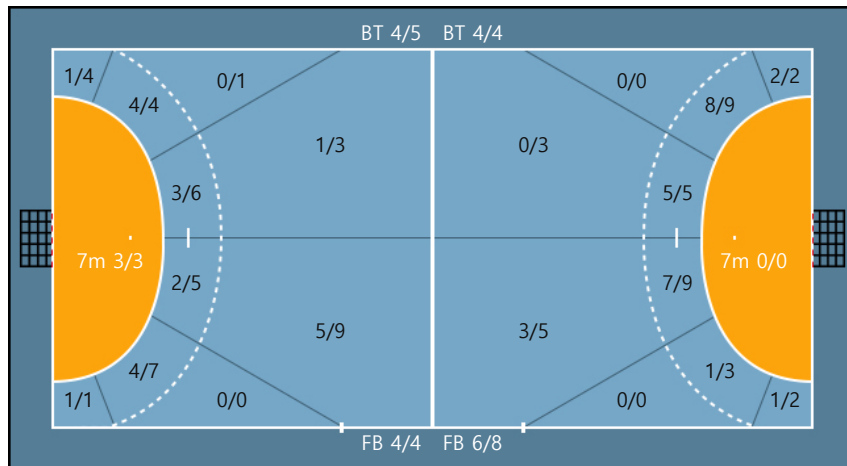

[태백산기전국종합대회(일반부)]

Shot Distribution

2021. 07. 20 16:20 고원체육관

Referees : 허철영

Technical officer : 홍정호

MVP : -

광주도시공사 24 12 : 16 27 컬러풀대구

광주도시공사

Players

Goals / Shots

1. 손민지		
0/0	0/0	0/0
0/0	0/0	0/0
0/0	0/0	0/0

2. 방민서		
0/0	0/0	0/0
0/0	0/0	0/0
0/0	0/0	0/1

9. 서아루		
0/0	0/0	1/1
0/0	0/0	1/2
1/1	1/1	0/0

11. 이슬기		
1/1	0/0	1/1
0/0	0/0	0/1
1/1	1/1	1/1

12. 우하림		
0/0	0/0	0/0
0/0	0/0	0/0
0/0	0/0	0/0

Missed: 1 Post: 1

13. 정현희		
1/1	0/0	0/0
0/0	0/0	0/0
0/0	0/0	3/3

18. 한승미		
0/0	0/0	0/0
0/2	0/0	1/1
0/1	1/1	0/0

20. 김지혜		
0/0	0/1	0/0
0/0	0/0	0/0
0/0	1/2	0/1

22. 문세린		
0/0	0/0	0/0
0/0	0/0	0/0
0/0	0/0	0/0

27. 권민지		
0/0	0/0	0/0
0/0	0/0	0/0
0/0	0/0	0/0

Post: 1

28. 박지영		
0/0	0/0	0/0
0/0	0/0	0/0
0/0	0/0	0/0

29. 김지현		
4/4	0/2	0/0
0/0	1/1	0/0
3/3	0/0	0/1

Missed: 1 Post: 3

Team

Goals / Shots

Team		
6/6	0/3	2/2
0/2	1/1	2/4
5/6	4/5	4/7

Missed: 2 Post: 5 Blocked: 0

Offense

Defense

Goalkeepers

Goals / Shots

1. 손민지		
0/0	0/0	2/2
0/0	0/0	0/0
0/0	0/0	0/0

12. 우하림		
1/1	1/1	5/5
0/1	0/0	5/10
4/4	1/1	8/10

2Min	2 Minute Suspensions	AS	Assists	BS	Block Shots	BT	Breakthroughs	RB	Rebound
DR	Disqualification with report	RC	Red cards	FB	Fast Breaks	G/S	Goals/Shots	BD	Blocked
S/S	Saves/Shots	YC	Yellow cards	ST	Steals	TF	Technical Faults	%	Efficiency