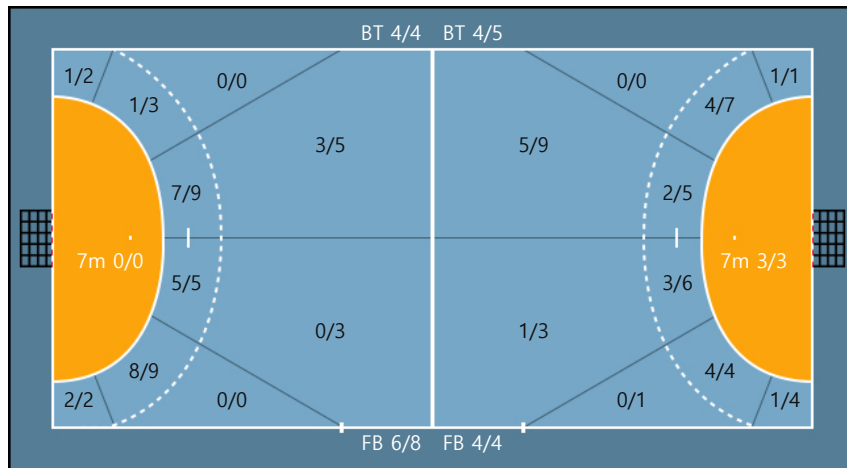

Missed: 3

Team

Goals / Shots

Team		
1/1	1/1	7/7
0/1	0/0	5/10
4/4	1/1	8/10

Missed: 3 Post: 0 Blocked: 0

Offense

Defense

Goalkeepers