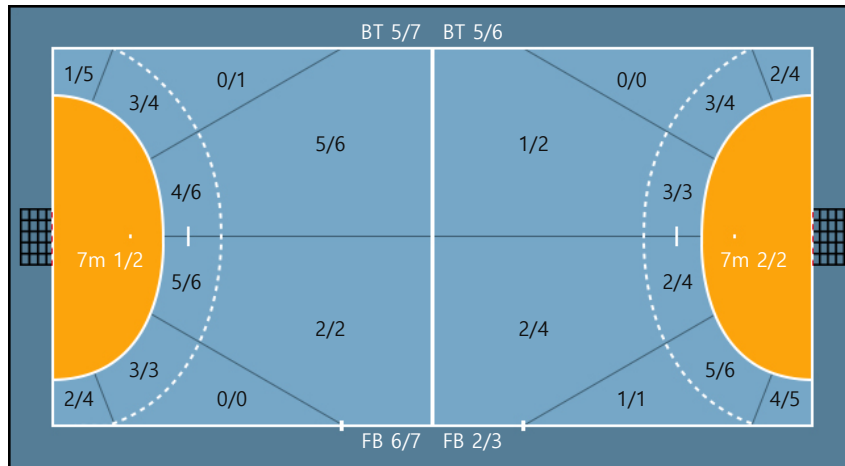

[태백산기전국종합대회(중등부)]

Shot Distribution

2021. 07. 21 13:20 황지정산고

Referees : 김효진 / 김원정
Technical officer : 심경섭 / 이광남
MVP : -

일신여자중학교

26

13 : 16
13 : 9

25

인화여자중학교

일신여자중학교

Players

Goals / Shots

2. 오채영		
0/0	2/2	0/0
0/0	0/0	1/2
0/0	0/0	0/0

Post: 1

8. 채민서		
1/1	1/1	0/0
0/0	0/0	0/1
0/0	0/0	0/0

11. 김예은		
0/0	0/0	0/0
0/0	0/0	0/0
0/0	0/0	0/0

12. 김태연		
0/0	0/0	0/0
0/0	0/0	0/0
0/0	0/0	0/0

13. 이세빈		
0/0	0/0	0/0
0/0	0/0	0/0
0/0	0/0	0/0

16. 김다인		
0/0	0/0	0/0
0/0	0/0	0/0
0/0	0/0	0/0

19. 김민지		
0/0	1/1	0/1
0/0	0/0	0/1
0/0	0/0	0/0

Blocked: 1

20. 김지선		
5/5	0/0	0/0
4/4	0/0	4/5
2/3	0/0	1/2

Post: 1 Blocked: 2

21. 채주희		
0/0	0/0	0/0
1/1	0/0	0/0
0/0	0/0	0/0

26. 유희빈		
0/0	1/1	0/0
1/1	0/0	0/2
1/1	0/0	0/1

Missed: 1

Team

Goals / Shots

Team		
6/6	5/5	0/1
6/6	0/0	5/11
3/4	0/0	1/3

Missed: 1 Post: 2 Blocked: 3

Offense

Defense

Goalkeepers

Goals / Shots

16. 김다인		
3/5	0/0	2/2
4/6	0/0	4/7
7/7	1/2	4/5

2Min	2 Minute Suspensions	AS	Assists	BS	Block Shots	BT	Breakthroughs	RB	Rebound
DR	Disqualification with report	RC	Red cards	FB	Fast Breaks	G/S	Goals/Shots	BD	Blocked
S/S	Saves/Shots	YC	Yellow cards	ST	Steals	TF	Technical Faults	%	Efficiency