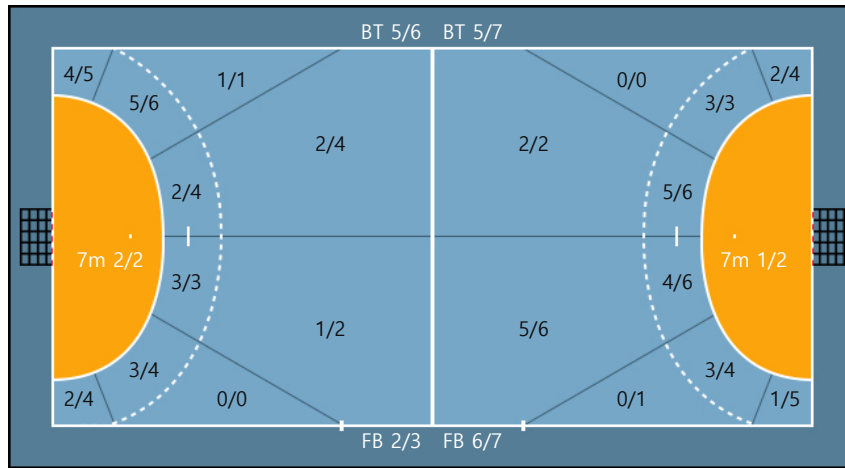

[태백산기전국종합대회(중등부)]

Shot Distribution

2021. 07. 21 13:20 황지정산고

Referees : 김효진 / 김원정
Technical officer : 심경섭 / 이광남
MVP : -

일신여자중학교   26   13 : 16   25   **인화여자중학교**
인화여자중학교

Players

Goals / Shots

3. 박수아		
0/0	0/0	0/0
0/0	0/0	0/0
0/0	0/0	0/0

9. 김지민		
1/1	0/0	1/1
0/1	0/0	0/0
3/3	1/2	0/0

10. 조민진		
0/0	0/0	0/0
0/0	0/0	0/0
0/0	0/0	0/0

11. 조연서		
0/0	0/0	0/0
0/0	0/0	1/2
1/1	0/0	0/1

13. 박주원		
0/0	0/0	0/0
0/0	0/0	0/0
0/0	0/0	0/0

15. 이수아		
0/0	0/0	0/0
3/3	0/0	1/2
1/1	0/0	2/2

16. 한효경		
0/0	0/0	0/0
0/0	0/0	0/0
0/0	0/0	0/0

23. 김보경		
2/3	0/0	1/1
1/2	0/0	2/3
2/2	0/0	1/1

24. 이주은		
0/1	0/0	0/0
0/0	0/0	0/0
0/0	0/0	1/1

Missed: 1

Team

Goals / Shots

Team		
3/5	0/0	2/2
4/6	0/0	4/7
7/7	1/2	4/5

Missed: 1 Post: 0 Blocked: 0

Offense

Defense

Goalkeepers

Goals / Shots

16. 한효경		
6/6	5/5	0/1
6/6	0/0	5/11
3/4	0/0	1/3

2Min	2 Minute Suspensions	AS	Assists	BS	Block Shots	BT	Breakthroughs	RB	Rebound
DR	Disqualification with report	RC	Red cards	FB	Fast Breaks	G/S	Goals/Shots	BD	Blocked
S/S	Saves/Shots	YC	Yellow cards	ST	Steals	TF	Technical Faults	%	Efficiency