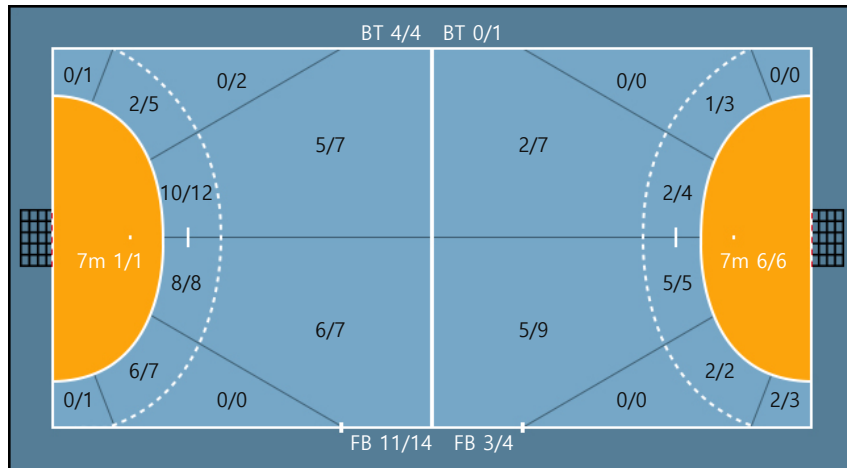

Shot Distribution

Referees :
Technical officer :

∴
∴
∴
∴
∴
∴

황지정보산업고등학교

Players

Goals / Shots

10. 김이안		
0/0	0/0	0/0
0/0	0/0	0/0
0/0	0/0	3/3

16. 장서연		
0/0	0/0	0/0
0/0	0/0	0/0
0/0	0/0	0/0

17. 신재연		
0/0	0/0	0/0
0/0	0/0	0/0
2/4	0/0	1/1

19. 김세진		
0/0	1/1	0/0
1/1	0/0	0/0
1/1	0/0	1/2

20. 지은혜		
1/1	0/0	0/0
0/0	0/0	0/1
3/4	0/0	3/5

Post: 3

Post: 1

23. 김민서		
0/0	0/0	3/3
0/0	0/0	1/2
1/1	0/0	5/5

27. 김소율		
1/1	0/0	0/0
0/1	0/0	0/0
0/0	0/0	2/2

33. 이연송		
0/0	0/0	2/2
0/0	0/0	1/1
4/4	0/0	1/1

Blocked: 1

Team

Goals / Shots

Team		
2/2	1/1	5/5
1/2	0/0	2/4
11/14	0/0	16/19

Missed: 0 Post: 4 Blocked: 1

Offense

Defense

Goalkeepers

Goals / Shots

16. 장서연		
4/4	0/0	8/9
0/0	0/0	1/5
11/14	0/0	1/2

2Min	2 Minute Suspensions	AS	Assists	BS	Block Shots	BT	Breakthroughs	RB	Rebound
DR	Disqualification with report	RC	Red cards	FB	Fast Breaks	G/S	Goals/Shots	BD	Blocked
S/S	Saves/Shots	YC	Yellow cards	ST	Steals	TF	Technical Faults	%	Efficiency