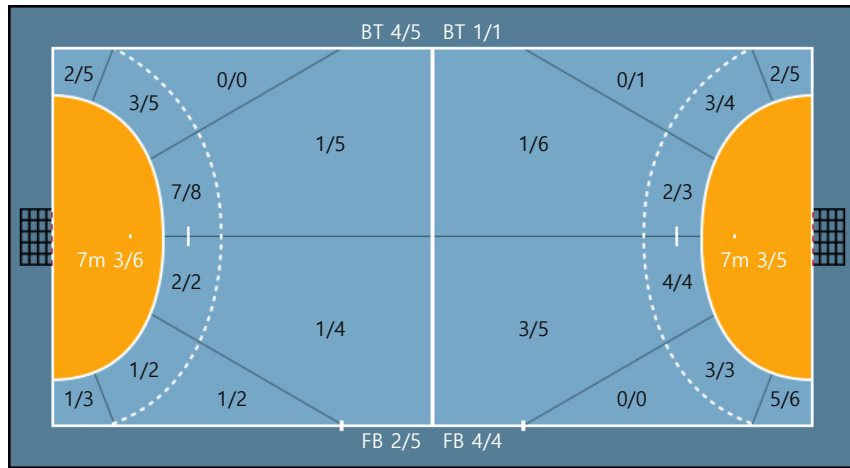

[태백산기전국종합대회(중등부)]

Shot Distribution

2021. 07. 22 11:00 황지정산고

Referees : 박현진 / 정진영
Technical officer : 김국환 / 한재우
MVP : -

사수중학교   22   8 : 13   26   **휘경여자중학교**

사수중학교

Players

Goals / Shots

1. 전유진		
0/0	0/0	0/0
0/0	0/0	0/0
0/0	0/0	0/0

2. 이채민		
0/0	0/0	2/2
0/0	0/0	0/0
0/0	0/0	0/0

3. 이정아		
0/0	0/0	0/0
0/0	0/0	1/1
0/0	0/0	0/0

5. 서민슬		
0/0	0/0	1/1
0/0	0/0	1/2
0/1	0/0	0/0

7. 김경서		
0/0	0/0	1/1
0/0	0/0	0/0
0/0	0/0	0/0

Missed: 1

9. 조수연		
3/4	0/0	2/2
0/0	0/0	1/1
0/0	0/0	1/1

10. 박선하		
2/3	0/0	0/0
0/0	0/0	0/1
1/1	0/0	0/1

11. 박서희		
0/2	0/1	0/0
1/2	0/0	1/4
2/2	1/1	1/1

13. 최수현		
0/0	0/0	0/0
0/0	0/0	0/0
0/0	0/0	0/0

14. 최재희		
0/0	0/0	0/0
0/0	0/0	0/0
0/0	0/0	0/0

Missed: 1

Missed: 1

Missed: 1 Post: 2

Post: 1

Team

Goals / Shots

Team		
5/9	0/1	6/6
1/2	0/0	4/9
3/4	1/1	2/3

Missed: 4 Post: 3 Blocked: 0

Offense

Defense

Goalkeepers

Goals / Shots

14. 최재희		
3/4	0/0	6/8
6/8	0/0	8/8
1/2	1/1	1/2

2Min	2 Minute Suspensions	AS	Assists	BS	Block Shots	BT	Breakthroughs	RB	Rebound
DR	Disqualification with report	RC	Red cards	FB	Fast Breaks	G/S	Goals/Shots	BD	Blocked
S/S	Saves/Shots	YC	Yellow cards	ST	Steals	TF	Technical Faults	%	Efficiency