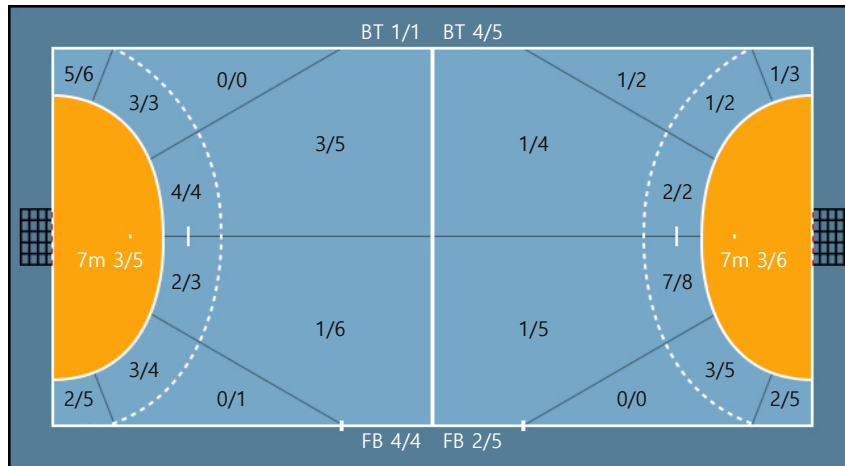

25. 김시은		
0/0	0/0	1/1
1/3	0/0	1/1
0/0	0/0	1/2

Missed: 1

29. 송은서		
0/0	0/0	0/0
0/0	0/0	0/0
0/0	0/0	0/0

Team

Goals / Shots

Team		
3/4	0/0	6/8
6/8	0/0	8/8
1/2	1/1	1/2

Missed: 5 Post: 4 Blocked: 0

Offense