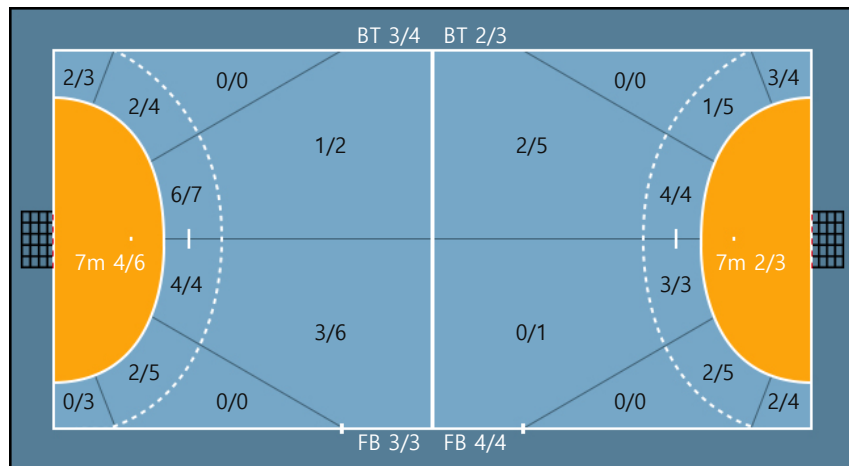

[태백산기전국종합대회(중등부)]

Shot Distribution

2021. 07. 22 15:40 세연중체육관

Referees : 홍상우 / 김원정
Technical officer : 김영진 / 엄태권
MVP : -

만성중학교

24

12 : 11
12 : 8

19

조선대학교여자중학교

만성중학교

Players

Goals / Shots

3. 전지선		
0/0	0/0	0/0
0/0	0/0	0/0
0/0	0/0	0/0

5. 오인혜		
0/0	0/0	0/0
0/0	0/0	0/0
0/0	0/0	0/0

7. 이윤솔		
0/0	0/0	1/1
0/0	0/0	0/0
0/0	0/0	0/0

8. 박근혜		
0/0	0/0	0/0
0/0	0/0	0/0
0/0	0/0	0/0

9. 문은서		
0/0	0/0	0/0
0/0	0/0	0/0
0/0	0/0	0/0

Post: 1

10. 문유진		
1/3	0/0	1/1
0/0	0/1	0/1
2/2	0/0	0/0

11. 허보민		
0/1	0/0	2/3
0/1	0/0	0/0
0/1	0/0	0/0

12. 진민경		
0/0	0/0	0/0
0/0	0/0	0/0
0/0	0/0	0/0

13. 전예람		
0/0	0/0	0/0
0/0	0/0	0/0
0/0	0/1	3/3

14. 김규빈		
0/0	0/0	0/0
0/0	0/0	0/0
0/0	0/0	0/0

Missed: 1

15. 방서연		
0/0	0/0	0/0
0/0	0/0	0/0
0/0	0/0	0/0

16. 임지민		
0/0	0/0	0/0
0/0	0/0	0/0
0/0	0/0	0/0

17. 이아현		
0/0	0/0	1/1
1/2	0/0	0/0
0/0	0/0	1/1

18. 안지희		
0/0	0/0	0/0
0/0	0/0	0/0
0/0	0/0	0/0

19. 허윤서		
0/0	0/0	0/0
1/1	0/0	0/0
3/3	0/0	1/1

20. 이예서		
2/2	1/1	0/0
1/1	0/0	1/1
0/1	1/1	0/0

Missed: 2 Post: 1

Team

Goals / Shots

Team		
3/6	1/1	5/6
3/5	0/1	1/2
5/7	1/2	5/5

Missed: 3 Post: 2 Blocked: 0

Offense

Defense

Goalkeepers

Goals / Shots

12. 진민경		
3/6	0/0	3/3
3/3	0/0	1/1
3/5	1/2	5/6