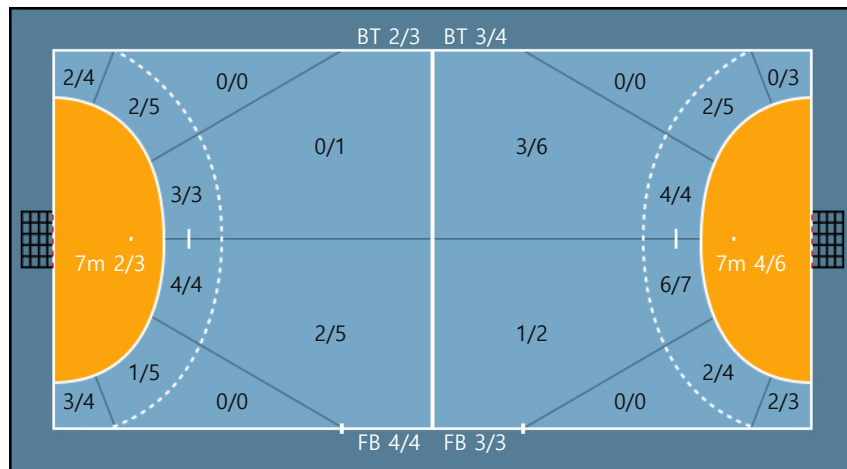

[태백산기전국종합대회(중등부)]

Shot Distribution

2021. 07. 22 15:40 세연중체육관

Referees : 홍상우 / 김원정
Technical officer : 김영진 / 엄태권
MVP : -

만성중학교

24

12 : 11
12 : 8

19

조선대학교여자중학교

조선대학교여자중학교

Players

Goals / Shots

2. 임광선		
0/1	0/0	0/0
0/0	0/0	0/0
1/2	1/1	1/2

Post: 2

6. 정유진		
0/0	0/0	0/0
0/0	0/0	0/0
0/0	0/0	0/0

7. 채민화		
0/0	0/0	0/0
0/0	0/0	0/0
0/0	0/0	0/0

10. 박소망		
0/0	0/0	1/1
0/0	0/0	0/0
1/1	0/1	1/1

Post: 1

12. 우리미래		
0/0	0/0	0/0
0/0	0/0	0/0
0/0	0/0	0/0

14. 정지운		
0/0	0/0	0/0
0/0	0/0	0/0
0/0	0/0	0/0

17. 김보현		
0/1	0/0	1/1
1/1	0/0	1/1
1/2	0/0	1/1

Missed: 1

22. 윤별		
0/0	0/0	0/0
1/1	0/0	0/0
0/0	0/0	1/1

Missed: 2

23. 범다빈		
3/4	0/0	1/1
1/1	0/0	0/0
0/0	0/0	1/1

Missed: 2

24. 신아빈		
0/0	0/0	0/0
0/0	0/0	0/0
0/0	0/0	0/0

Team

Goals / Shots

Team		
3/6	0/0	3/3
3/3	0/0	1/1
3/5	1/2	5/6

Missed: 5 Post: 3 Blocked: 0

Offense

Defense

Goalkeepers

Goals / Shots

. 진민경		
0/0	0/0	1/1
0/0	0/0	0/0
0/0	0/0	0/0

12. 우리미래		
3/6	1/1	4/5
3/5	0/1	1/2
5/7	1/2	5/5

2Min	2 Minute Suspensions	AS	Assists	BS	Block Shots	BT	Breakthroughs	RB	Rebound
DR	Disqualification with report	RC	Red cards	FB	Fast Breaks	G/S	Goals/Shots	BD	Blocked
S/S	Saves/Shots	YC	Yellow cards	ST	Steals	TF	Technical Faults	%	Efficiency