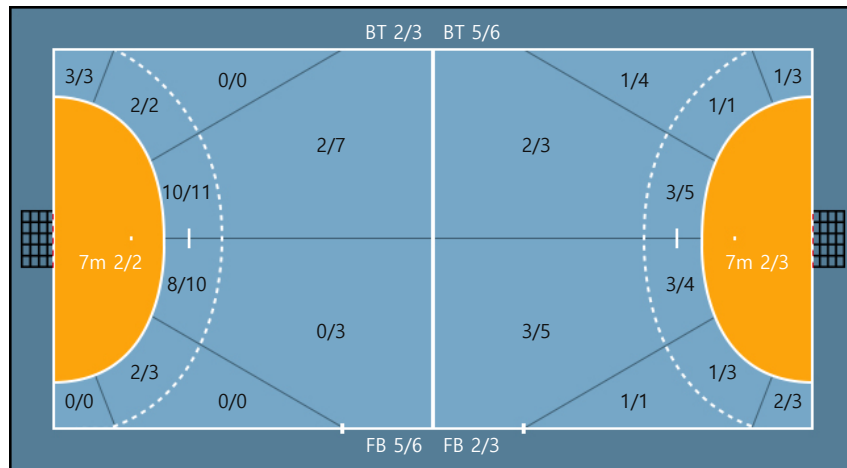

[태백산기전국종합대회(중등부)]

Shot Distribution

2021. 07. 23 12:10 황지정산고

Referees : 김원정 / 홍상우
Technical officer : 김성현 / 김국환
MVP : -

일신여자중학교

29

16 : 9
13 : 11

20

무안북중학교

일신여자중학교

Players

Goals / Shots

2. 오채영		
0/0	0/0	0/0
0/0	0/0	1/1
0/0	0/0	0/0

8. 채민서		
0/0	0/0	0/0
0/0	0/0	1/1
2/2	0/0	0/0

11. 김예은		
0/0	0/0	0/0
0/0	0/0	0/0
0/0	0/0	0/0

12. 김태연		
0/0	0/0	0/0
0/0	0/0	0/0
0/0	0/0	0/0

13. 이세빈		
0/0	0/0	0/0
0/0	0/0	0/0
0/0	0/0	0/0

Missed: 2

16. 김다인		
0/0	0/0	0/0
0/0	0/0	0/0
0/0	0/0	0/0

19. 김민지		
1/1	0/0	1/1
0/1	0/0	0/1
0/0	0/1	1/1

20. 김지선		
5/5	0/0	0/1
5/5	0/0	0/0
1/1	0/0	0/0

21. 채주희		
2/4	0/0	2/2
0/1	0/0	2/2
2/2	0/1	0/1

26. 유희빈		
1/1	0/0	0/0
0/0	0/0	1/1
0/0	0/0	1/1

Post: 1

Team

Goals / Shots

Team		
9/11	0/0	3/4
5/7	0/0	5/6
5/5	0/2	2/3

Missed: 2 Post: 1 Blocked: 0

Offense

Defense

Goalkeepers

Goals / Shots

12. 김태연		
1/2	0/0	3/3
0/0	0/0	1/1
0/0	0/0	0/0

16. 김다인		
2/2	0/0	2/4
4/6	0/1	1/5
1/2	1/1	4/4

2Min	2 Minute Suspensions	AS	Assists	BS	Block Shots	BT	Breakthroughs	RB	Rebound
DR	Disqualification with report	RC	Red cards	FB	Fast Breaks	G/S	Goals/Shots	BD	Blocked
S/S	Saves/Shots	YC	Yellow cards	ST	Steals	TF	Technical Faults	%	Efficiency