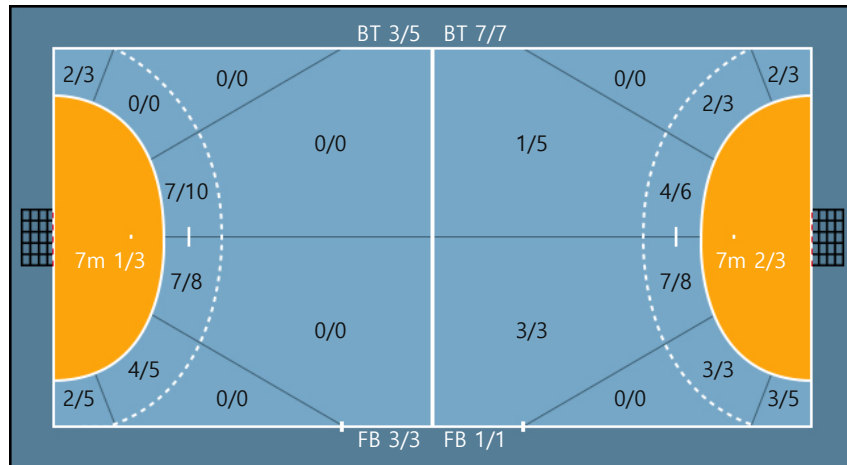

Missed: 1

Missed: 1 Post: 1

Team

Goals / Shots

Team	1	2	3
5/7	1/1	2/2	
3/4	0/0	3/4	
5/8	1/1	3/4	

Missed: 2 Post: 1 Blocked: 0

Offense

Defense