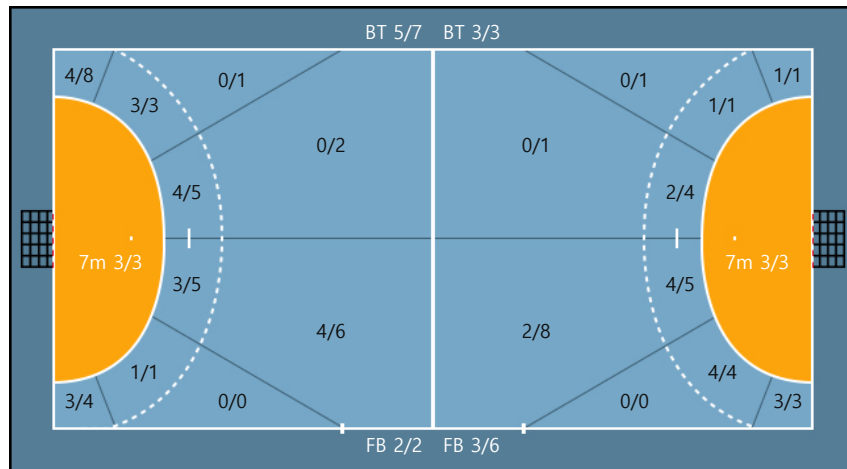

Goals / Shots

Team		
0/0	0/0	1/2
6/8	0/0	4/4
7/10	2/3	5/6

Missed: 1 Post: 4 Blocked: 2

Offense

Defense

Goalkeepers

Goals / Shots

12. 이다희		
3/6	0/0	1/2
2/3	0/0	6/7
3/3	1/1	4/5