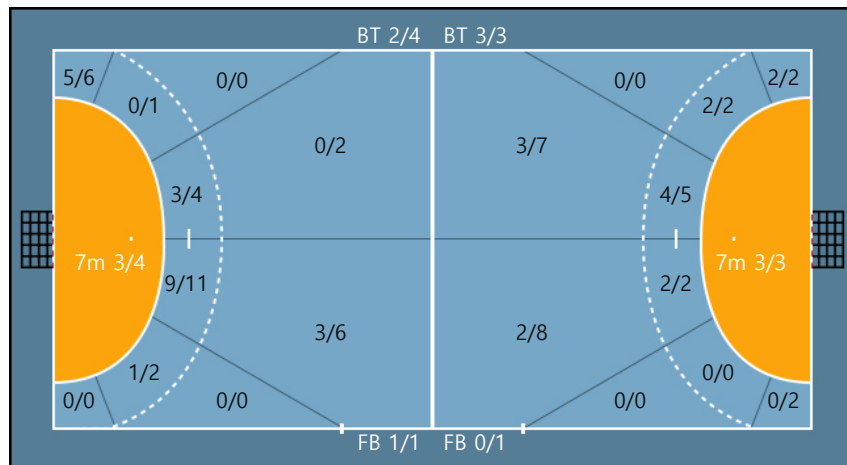

Missed: 1

20. 이예서		
0/0	0/0	1/1
3/3	0/0	0/0
2/2	0/0	1/2

Team

Goals / Shots

Team		
5/7	1/1	5/6
5/6	0/0	0/1
4/5	0/0	5/9

Missed: 2 Post: 0 Blocked: 0

Offense

Defense