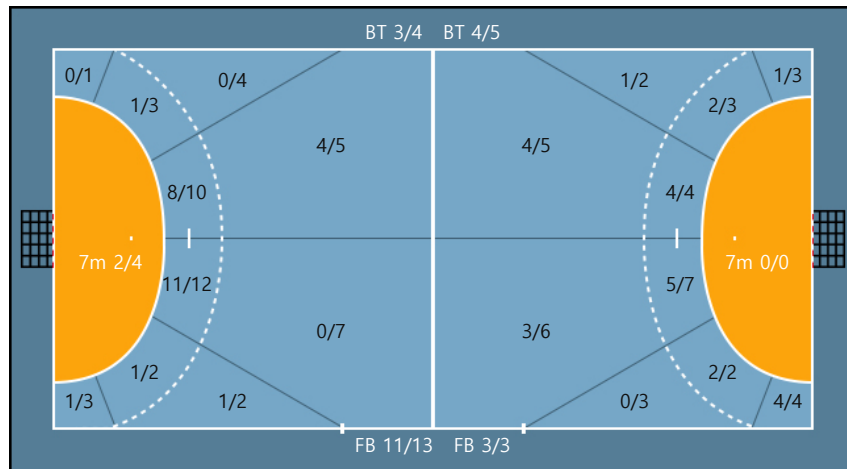

[태백산기전국종합대회(대학부)]

Shot Distribution

2021. 07. 23 15:50 황지정산고

Referees : 이두규 / 배성현
Technical officer : 이항걸 / 김성현
MVP : -

강원대학교

26

14 : 12
12 : 17

29

한국체육대학교

한국체육대학교

Players

Goals / Shots

7. 김정혁		
0/0	0/0	0/0
1/1	0/0	0/0
2/3	0/0	1/1

9. 김찬영		
0/1	0/0	0/0
0/0	0/0	2/2
4/5	0/0	1/2

Post: 3

13. 박주니		
0/0	0/0	1/1
0/0	0/0	0/0
1/1	0/0	0/0

Missed: 2 Post: 1

24. 송제우		
0/0	0/0	0/0
0/0	0/0	0/0
0/0	0/0	0/0

33. 김태관		
2/4	0/0	2/3
0/0	0/0	2/2
3/3	1/2	0/2

Missed: 1 Post: 2 Blocked: 1

34. 연상진		
0/1	0/0	0/0
0/0	0/0	0/0
0/0	0/0	0/0

37. 이도원		
0/0	0/0	0/0
0/0	0/0	0/0
0/0	0/0	0/0

45. 박상우		
0/0	0/0	0/0
0/0	0/0	0/0
0/0	0/0	0/0

49. 엄진우		
1/1	0/0	1/2
0/0	0/0	0/0
0/0	0/0	0/0

Post: 2

73. 지승준		
3/3	0/0	1/1
0/0	0/0	0/0
0/0	0/0	0/1

94. 최건		
0/0	0/0	0/0
0/0	0/0	0/0
0/0	0/0	0/0

Team

Goals / Shots

Team		
6/10	0/0	5/7
1/1	0/0	4/4
10/12	1/2	2/6

Missed: 3 Post: 8 Blocked: 1

Offense

Defense

Goalkeepers

Goals / Shots

45. 박상우		
4/5	0/0	0/1
0/0	0/0	2/2
4/5	1/1	1/1

94. 최건		
3/3	0/0	3/3
0/1	0/0	1/2
2/2	0/2	4/4

2Min	2 Minute Suspensions	AS	Assists	BS	Block Shots	BT	Breakthroughs	RB	Rebound
DR	Disqualification with report	RC	Red cards	FB	Fast Breaks	G/S	Goals/Shots	BD	Blocked
S/S	Saves/Shots	YC	Yellow cards	ST	Steals	TF	Technical Faults	%	Efficiency