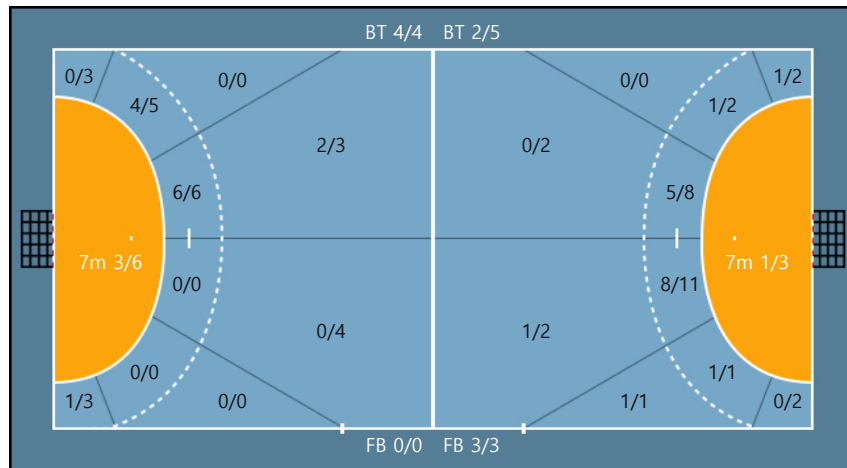

[태백산기전국종합대회(중등부)]

Shot Distribution

2021. 07. 24 12:10 황지정산고

Referees : 이은하 / 차창환
Technical officer : 엄태권 / 이광남
MVP : -

휘경여자중학교

16

9 : 10
7 : 9

19

만성중학교

휘경여자중학교

Players

Goals / Shots

5. 김지영		
0/0	0/0	0/0
0/0	0/0	0/0
1/2	0/0	3/3

13. 최은지		
0/0	0/0	0/0
0/0	0/0	0/0
0/0	0/0	0/1

16. 김은울		
1/1	0/0	1/1
0/0	0/0	1/1
1/1	0/0	1/1

20. 홍예지		
0/0	0/0	0/0
0/0	0/0	0/0
0/0	0/0	0/0

21. 전서현		
0/0	0/0	0/0
0/0	0/0	0/0
0/0	0/0	0/0

Missed: 1 Post: 1

Post: 1

23. 최민서		
0/0	0/0	0/0
0/1	0/0	0/0
1/1	0/0	0/0

24. 백시은		
0/0	0/0	0/0
0/0	0/0	0/0
0/0	0/0	0/0

25. 김시은		
0/0	0/0	1/1
2/2	0/0	0/0
1/1	0/0	2/4

29. 송은서		
0/0	0/0	0/0
0/0	0/0	0/0
0/0	0/0	0/0

Post: 2

Missed: 2 Blocked: 3

Missed: 2 Blocked: 2

Team

Goals / Shots

Team		
1/1	0/0	2/2
2/3	0/0	1/1
4/5	0/0	6/9

Missed: 5 Post: 4 Blocked: 5

Offense

Defense

Goalkeepers

Goals / Shots

20. 홍예지		
3/3	0/0	5/7
1/2	0/0	1/3
3/4	2/4	4/5

2Min	2 Minute Suspensions	AS	Assists	BS	Block Shots	BT	Breakthroughs	RB	Rebound
DR	Disqualification with report	RC	Red cards	FB	Fast Breaks	G/S	Goals/Shots	BD	Blocked
S/S	Saves/Shots	YC	Yellow cards	ST	Steals	TF	Technical Faults	%	Efficiency