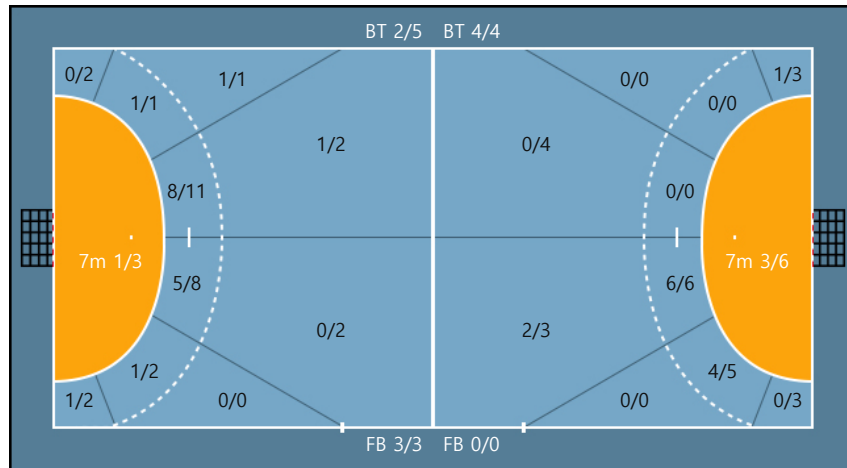

[태백산기전국종합대회(중등부)]

Shot Distribution
2021. 07. 24 12:10 황지정산고

Referees : 이은하 / 차창환
Technical officer : 엄태권 / 이광남
MVP : -

회경여자중학교   16   9 : 10   19   만성중학교
만성중학교

Players
Goals / Shots

3. 전지선 0/0 0/0 0/0 0/0 0/0 0/0 0/0 0/0 0/0	5. 오인혜 0/0 0/0 0/0 0/0 0/0 0/0 0/0 0/0 0/0	7. 이윤솔 0/0 0/0 1/2 0/0 0/0 0/0 0/0 0/0 1/1	8. 박근혜 0/0 0/0 0/0 0/0 0/0 0/0 0/0 0/0 0/0	9. 문은서 0/0 0/0 0/0 0/0 0/0 0/0 0/0 0/0 0/0
10. 문유진 0/0 0/0 0/0 0/0 0/0 0/1 1/2 0/0 0/0	11. 허보민 0/0 0/0 0/1 0/0 0/0 0/0 0/0 0/0 0/0	12. 진민경 0/0 0/0 0/0 0/0 0/0 0/0 0/0 0/0 0/0	13. 전예람 0/0 0/0 1/1 1/1 0/0 0/0 0/0 1/1 1/2	14. 김규빈 0/0 0/0 0/0 0/0 0/0 0/0 0/0 0/0 0/0
15. 방서연 0/0 0/0 0/0 0/0 0/0 0/0 0/0 0/0 0/0	16. 임지민 0/0 0/0 0/0 0/0 0/0 0/0 0/0 0/0 0/0	17. 이아현 2/2 0/0 2/2 0/0 0/0 0/0 1/1 0/2 0/0	18. 안지희 0/0 0/0 0/0 0/0 0/0 0/0 0/0 0/0 0/0	19. 허윤서 1/1 0/0 1/1 0/0 0/0 1/2 1/1 1/1 2/2
20. 이예서 0/0 0/0 0/0 0/1 0/0 0/0 0/0 0/0 0/0	Post: 2			Missed: 1 Post: 1

Missed: 1 Post: 1

Team
Goals / Shots

Team		
3/3	0/0	5/7
1/2	0/0	1/3
3/4	2/4	4/5

Missed: 2 Post: 4 Blocked: 0

Offense

Defense

Goalkeepers
Goals / Shots

12. 진민경		
1/1	0/0	2/2
2/3	0/0	1/1
4/5	0/0	6/8

16. 임지민		
0/0	0/0	0/0
0/0	0/0	0/0
0/0	0/0	0/1

2Min	2 Minute Suspensions	AS	Assists	BS	Block Shots	BT	Breakthroughs	RB	Rebound
DR	Disqualification with report	RC	Red cards	FB	Fast Breaks	G/S	Goals/Shots	BD	Blocked
S/S	Saves/Shots	YC	Yellow cards	ST	Steals	TF	Technical Faults	%	Efficiency