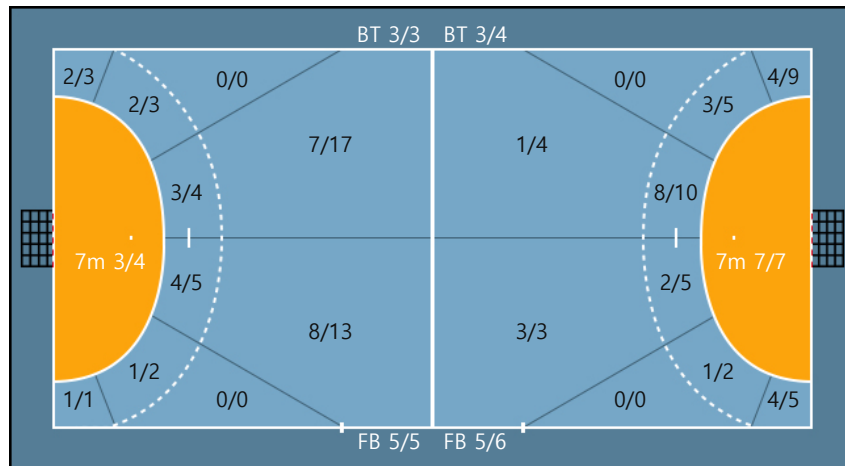

[태백산기전국종합대회(고등부)]

Shot Distribution

2021. 07. 24 13:40 고원체육관

Referees : 이가을 / 차창환
Technical officer : 홍정호 / 김국환
MVP : -

일신여자고등학교

31 14 : 18
17 : 16

34

황지정보산업고등학교

일신여자고등학교

Players

Goals / Shots

7. 오미현		
0/0	0/0	0/0
0/0	0/0	0/0
1/2	1/1	2/2

9. 조유희		
0/0	0/0	0/0
0/0	0/0	0/0
1/1	0/0	0/0

10. 윤희경		
0/0	0/0	0/0
0/0	0/0	0/0
0/0	0/0	0/0

11. 김서진		
0/0	0/0	0/0
1/1	0/0	0/0
2/2	0/0	1/2

12. 이현정		
0/0	0/0	0/0
0/0	0/0	0/0
0/0	0/0	0/0

Missed: 1

Post: 1

15. 이선미		
0/0	0/0	0/0
0/0	0/0	0/0
0/0	0/0	0/0

16. 이민영		
0/0	0/0	0/0
0/0	0/0	0/0
0/0	0/0	0/0

18. 김지아		
3/3	0/0	3/7
1/2	0/0	2/2
2/3	0/0	3/3

21. 박지현		
1/1	0/0	1/2
0/0	0/0	0/0
1/2	0/0	1/1

24. 차서연		
0/2	0/0	0/0
0/0	0/0	0/0
1/1	0/0	0/0

Missed: 1 Post: 2

Missed: 1 Post: 1

77. 김단비		
0/1	0/0	0/0
0/0	0/0	0/0
1/1	0/0	1/1

88. 양처럼		
0/0	0/0	0/0
0/0	0/0	0/0
0/0	0/0	1/1

Post: 1

Team

Goals / Shots

Team		
4/7	0/0	4/9
2/3	0/0	2/2
9/12	1/1	9/10

Missed: 3 Post: 5 Blocked: 0

Offense

Defense

Goalkeepers

Goals / Shots

16. 이민영		
8/10	2/2	4/5
1/1	0/0	1/1
7/13	0/0	11/14

2Min	2 Minute Suspensions	AS	Assists	BS	Block Shots	BT	Breakthroughs	RB	Rebound
DR	Disqualification with report	RC	Red cards	FB	Fast Breaks	G/S	Goals/Shots	BD	Blocked
S/S	Saves/Shots	YC	Yellow cards	ST	Steals	TF	Technical Faults	%	Efficiency