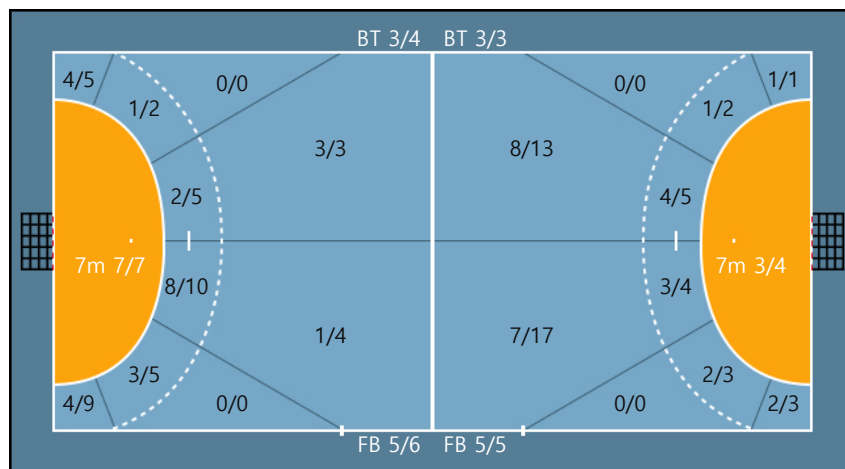

33. 이연승		
2/3	0/0	2/2
0/0	0/0	1/1
1/2	0/0	5/5

Team

Goals / Shots

Team		
8/10	2/2	4/5
1/1	0/0	1/1
7/13	0/0	11/14

Missed: 3 Post: 2 Blocked: 0

Offense

Defense

Goalkeepers