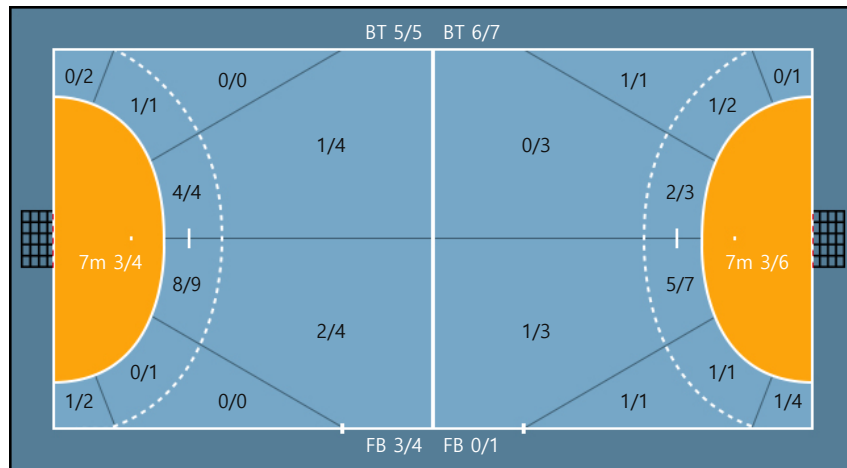

[태백산기전국종합대회(중등부)]

Shot Distribution

2021. 07. 24 14:30 황지정산고

Referees : 이은하 / 김원정
Technical officer : 김석주 / 한재우
MVP : -

일신여자중학교

20

8 : 6
12 : 10

16

세연중학교

일신여자중학교

Players

Goals / Shots

2. 오채영		
0/0	0/0	0/0
0/0	0/0	0/0
0/0	0/0	1/1

Post: 1

8. 채민서		
0/0	0/0	1/1
0/1	0/0	0/0
0/0	0/0	0/0

11. 김예은		
0/0	0/0	0/0
0/0	0/0	0/0
0/0	0/0	0/0

12. 김태연		
0/0	0/0	0/0
0/0	0/0	0/0
0/0	0/0	0/0

13. 이세빈		
0/0	0/0	0/0
0/0	0/0	0/0
0/0	0/0	0/0

16. 김다인		
0/0	0/0	0/0
0/0	0/0	0/0
0/0	0/0	0/0

19. 김민지		
0/0	0/0	0/0
0/0	0/0	0/0
1/2	0/0	0/0

20. 김지선		
3/3	0/0	0/1
3/3	0/0	0/0
4/4	0/0	3/3

Post: 4 Blocked: 1

21. 채주희		
1/1	1/1	0/0
0/0	0/0	0/1
2/2	0/0	0/0

26. 유희빈		
0/1	0/0	0/0
0/0	0/0	0/0
0/0	0/0	0/1

Team

Goals / Shots

Team		
4/5	1/1	1/2
3/4	0/0	0/1
7/8	0/0	4/5

Missed: 0 Post: 5 Blocked: 1

Offense

Defense

Goalkeepers

Goals / Shots

16. 김다인		
2/3	0/0	2/4
4/4	0/0	0/2
3/6	1/2	4/5

2Min	2 Minute Suspensions	AS	Assists	BS	Block Shots	BT	Breakthroughs	RB	Rebound
DR	Disqualification with report	RC	Red cards	FB	Fast Breaks	G/S	Goals/Shots	BD	Blocked
S/S	Saves/Shots	YC	Yellow cards	ST	Steals	TF	Technical Faults	%	Efficiency