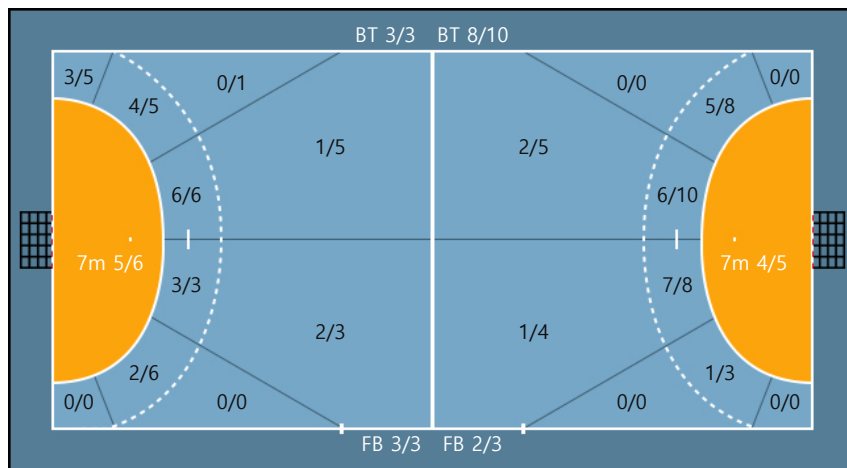

[태백산기전국종합대회(고등부)]

Shot Distribution

2021. 07. 24 11:00 고원체육관

Referees : 김상학 / 김상학
Technical officer : 장래관 / 김동요
MVP : -

16 : 12
10 : 14
0 : 0
0 : 0
0 : 0
0 : 0

휘경여자고등학교   32 (6)   33 (7)   인천비즈니스고등학교

인천비즈니스고등학교

Players

Goals / Shots

9. 이한주		
3/3	0/0	4/5
0/0	0/0	1/1
6/8	0/0	1/1

Missed: 2   Blocked: 2

12. 김가영		
0/0	0/0	0/0
0/0	0/0	0/0
0/0	0/0	0/0

13. 이지민		
0/0	0/0	0/1
0/0	0/1	0/0
1/1	0/0	0/1

16. 공진아		
0/0	0/0	0/0
1/1	0/0	0/1
0/0	0/0	0/0

22. 임유선		
0/0	0/0	0/1
0/0	0/0	1/1
0/0	0/0	1/1

Post: 1   Blocked: 1

25. 장나연		
1/1	0/0	0/0
0/0	0/0	0/0
3/3	0/0	4/4

27. 이한경		
1/1	0/0	1/1
0/0	0/0	0/0
0/0	0/0	0/0

28. 유임현		
0/0	0/0	0/0
0/1	0/0	0/0
1/4	1/1	2/2

Team

Goals / Shots

Team		
5/5	0/0	5/8
1/2	0/1	2/3
11/16	1/1	8/9

Missed: 2   Post: 1   Blocked: 3

Offense

Defense

Goalkeepers

Goals / Shots

12. 김가영		
4/6	0/0	3/3
1/1	0/0	1/2
9/14	0/1	14/20

2Min	2 Minute Suspensions	AS	Assists	BS	Block Shots	BT	Breakthroughs	RB	Rebound
DR	Disqualification with report	RC	Red cards	FB	Fast Breaks	G/S	Goals/Shots	BD	Blocked
S/S	Saves/Shots	YC	Yellow cards	ST	Steals	TF	Technical Faults	%	Efficiency