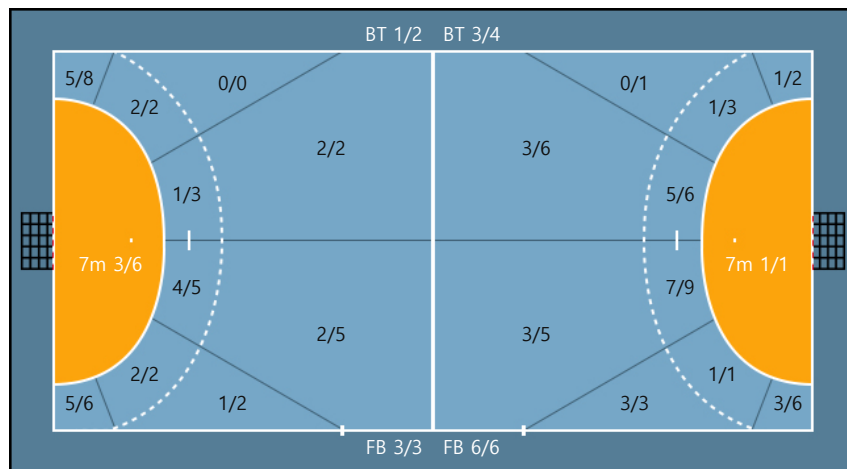

[태백산기전국종합대회(중등부)]

Shot Distribution

2021. 07. 25 10:00 고원체육관

Referees : 김원정 / 박현진

Technical officer : 오용기 / 이향걸

MVP : -

만성중학교 27   9 : 12   28   일신여자중학교

13 : 10

3 : 3

2 : 3

만성중학교

Players

Goals / Shots

3. 전지선		
0/0	0/0	0/0
0/0	0/0	0/0
0/0	0/0	0/0

5. 오인혜		
0/0	0/0	0/0
0/0	0/0	0/0
0/0	0/0	0/0

7. 이윤솔		
0/1	0/0	1/1
0/0	0/0	1/1
1/1	0/0	1/1

8. 박근혜		
0/0	0/0	0/0
0/0	0/0	0/0
0/0	0/0	0/0

9. 문은서		
0/0	0/0	0/0
0/0	0/0	0/0
0/0	0/0	0/0

10. 문유진		
0/1	0/0	1/1
0/0	0/0	0/1
0/0	1/1	0/0

11. 허보민		
0/0	0/0	0/0
0/0	0/0	1/1
0/0	0/0	1/1

12. 진민경		
0/0	0/0	0/0
0/0	0/0	0/0
0/0	0/0	0/0

13. 전예람		
2/2	0/0	0/0
1/1	0/0	0/1
0/0	0/0	0/0

14. 김규빈		
0/0	0/0	0/0
0/0	0/0	0/0
0/0	0/0	0/0

Blocked: 1

Post: 1 Blocked: 1

15. 방서연		
0/0	0/0	0/0
0/0	0/0	0/0
0/0	0/0	0/0

16. 임지민		
0/0	0/0	0/0
0/0	0/0	0/0
0/0	0/0	0/0

17. 이아현		
2/2	0/1	1/1
0/0	0/0	1/1
1/1	0/0	0/1

18. 안지희		
0/0	0/0	0/0
0/0	0/0	0/0
0/0	0/0	0/0

19. 허윤서		
1/2	0/0	0/1
1/1	0/0	0/0
1/1	0/0	1/1

Missed: 1 Post: 1

20. 이예서		
1/1	0/0	1/1
2/3	0/0	0/0
2/2	1/1	0/0

Missed: 1 Post: 1

Team

Goals / Shots

Team		
6/9	0/1	4/5
4/5	0/0	3/5
5/5	2/2	3/4

Missed: 2 Post: 3 Blocked: 2

Offense

Defense

Goalkeepers

Goals / Shots

12. 진민경		
7/8	1/2	1/1
3/4	0/0	4/5
6/10	0/0	5/7

16. 임지민		
0/0	0/0	0/0
0/0	0/0	1/1
0/0	0/0	0/0

2Min	2 Minute Suspensions	AS	Assists	BS	Block Shots	BT	Breakthroughs	RB	Rebound
DR	Disqualification with report	RC	Red cards	FB	Fast Breaks	G/S	Goals/Shots	BD	Blocked
S/S	Saves/Shots	YC	Yellow cards	ST	Steals	TF	Technical Faults	%	Efficiency