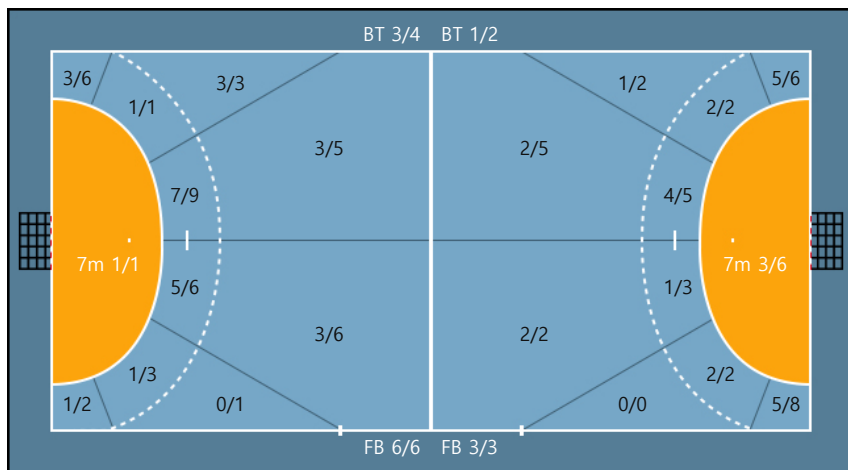

[태백산기전국종합대회(중등부)]

Shot Distribution

2021. 07. 25 10:00 고원체육관

Referees : 김원정 / 박현진

Technical officer : 오용기 / 이항걸

MVP : -

만성중학교	27	9 : 12	28	일신여자중학교
		13 : 10		
		3 : 3		
		2 : 3		

일신여자중학교

Players

Goals / Shots

2. 오채영		
0/0	0/0	0/0
0/0	0/0	1/1
0/1	0/0	0/0

Post: 1

8. 채민서		
0/0	1/1	1/1
0/0	0/0	0/0
0/0	0/0	0/0

Post: 1

11. 김예은		
0/0	0/0	0/0
0/0	0/0	0/0
0/0	0/0	0/0

12. 김태연		
0/0	0/0	0/0
0/0	0/0	0/0
0/0	0/0	0/0

13. 이세빈		
0/0	0/0	0/0
0/0	0/0	0/0
0/0	0/0	0/0

16. 김다인		
0/0	0/0	0/0
0/0	0/0	0/0
0/0	0/0	0/0

19. 김민지		
2/2	0/0	0/0
0/0	0/0	0/0
1/1	0/0	0/1

20. 김지선		
3/4	0/0	0/0
3/4	0/0	4/4
3/5	0/0	4/5

Missed: 2 Post: 1

21. 채주희		
0/0	0/0	0/0
0/0	0/0	0/1
2/2	0/0	0/0

26. 유희빈		
2/2	0/1	0/0
0/0	0/0	0/0
0/1	0/0	1/1

Team

Goals / Shots

Team		
7/8	1/2	1/1
3/4	0/0	5/6
6/10	0/0	5/7

Missed: 2 Post: 3 Blocked: 0

Offense

Defense

Goalkeepers

Goals / Shots

16. 김다인		
6/9	0/1	4/5
4/5	0/0	3/5
5/5	2/2	3/4

2Min	2 Minute Suspensions	AS	Assists	BS	Block Shots	BT	Breakthroughs	RB	Rebound
DR	Disqualification with report	RC	Red cards	FB	Fast Breaks	G/S	Goals/Shots	BD	Blocked
S/S	Saves/Shots	YC	Yellow cards	ST	Steals	TF	Technical Faults	%	Efficiency