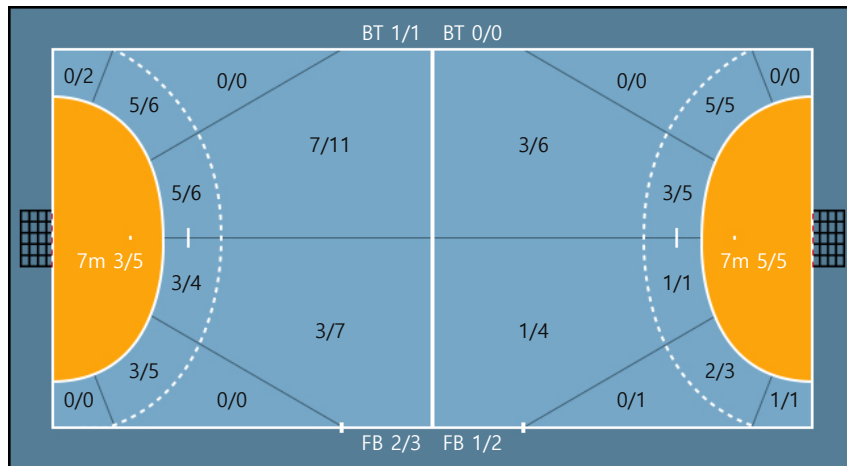

**Team**

**Goals / Shots**

Team		
1/1	2/2	8/9
3/7	0/0	2/4
5/8	0/1	8/8

Missed: 5    Post: 1    Blocked: 1

**Offense**

**Defense**

**Goalkeepers**

**Goals / Shots**