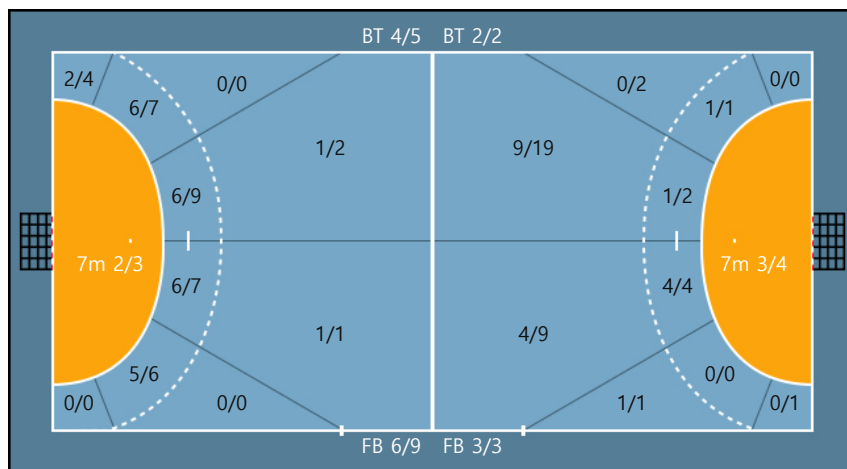

[제102회 전국체육대회(고등부)]

Shot Distribution

2021. 10. 09 12:40 경주실내체육관

Referees : 조용현 / 이가을
Technical officer : 오용기 / 이향걸
MVP : -

경남체육고등학교   29   16 : 13   23   **정읍여자고등학교**
경남체육고등학교

Players

Goals / Shots

5. 남은지		
0/0	0/0	0/0
0/0	0/0	0/0
0/0	0/0	0/0

7. 김태영		
0/0	0/0	0/0
0/1	0/0	0/0
0/0	0/0	0/0

9. 안혜인		
1/1	0/0	0/0
0/0	0/0	1/1
1/1	0/0	3/3

13. 홍주예		
0/0	0/0	0/0
0/0	0/0	0/0
0/0	0/0	1/1

15. 구나윤		
0/0	0/0	0/0
0/0	0/0	0/0
0/0	0/0	0/0

Missed: 1   Blocked: 1

16. 유정원		
0/0	0/0	0/0
0/0	0/0	0/0
0/0	0/0	0/0

17. 김소현		
0/0	0/0	0/0
0/0	0/0	0/0
0/0	0/0	0/0

20. 정아린		
5/5	0/0	0/0
0/0	0/0	0/0
1/2	0/0	2/2

21. 정연우		
0/0	0/0	0/0
0/0	0/0	0/1
4/4	0/0	1/1

24. 최아련		
0/0	0/0	0/0
0/0	0/0	0/0
0/0	0/0	0/0

Missed: 1   Post: 1

27. 박세림		
1/1	1/1	0/0
1/1	0/0	0/0
0/0	0/0	0/0

28. 오예나		
0/0	0/0	0/0
0/0	0/0	1/3
3/3	0/0	2/2

Missed: 2

Team

Goals / Shots

Team		
7/7	1/1	0/0
1/2	0/0	2/5
9/10	0/0	9/9

Missed: 4   Post: 1   Blocked: 1

Offense

Defense

Goalkeepers

Goals / Shots

16. 유정원		
4/7	0/0	3/5
2/5	1/1	0/3
6/7	0/0	7/7

2Min	2 Minute Suspensions	AS	Assists	BS	Block Shots	BT	Breakthroughs	RB	Rebound
DR	Disqualification with report	RC	Red cards	FB	Fast Breaks	G/S	Goals/Shots	BD	Blocked
S/S	Saves/Shots	YC	Yellow cards	ST	Steals	TF	Technical Faults	%	Efficiency