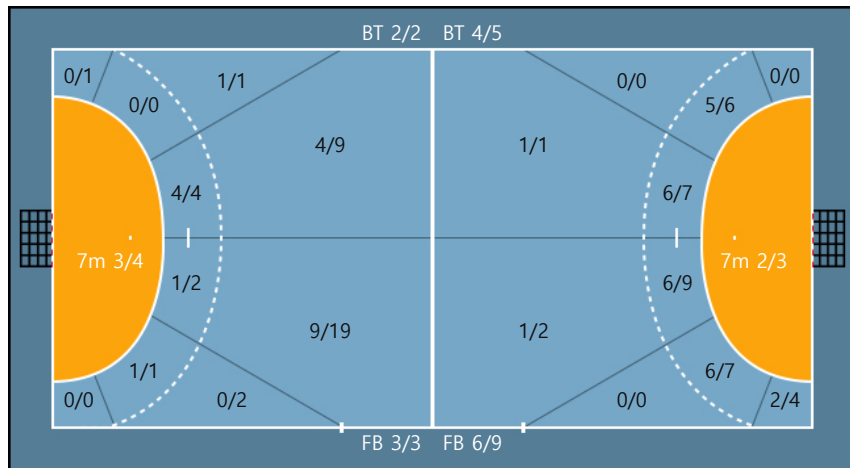

Goals / Shots

Team		
4/7	0/0	3/5
2/5	1/1	0/3
6/7	0/0	7/7

Missed: 5 Post: 3 Blocked: 2

Offense

Defense

Goalkeepers

Goals / Shots

16. 김혜진		
7/7	1/1	0/0
1/2	0/0	2/5
9/10	0/0	9/9