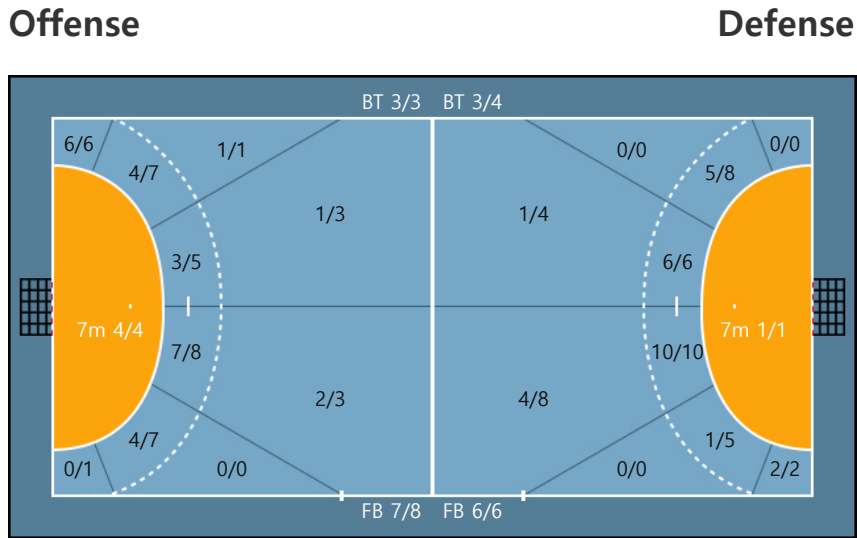

[제102회 전국체육대회(고등부)]

Shot Distribution
2021. 10. 09 14:20 경주실내체육관

Referees : 구본옥 / 김원정
Technical officer : 이광남 / 강태구
MVP : -

청주공업고등학교   **30**   15 : 11   **32**   **정석항공과학고등학교**
정석항공과학고등학교

Players
Goals / Shots

1. 장승현			2. 김재호			6. 서중현			17. 이동희			20. 강민우		
0/0	0/0	0/0	0/0	0/0	1/3	1/2	0/0	1/1	0/0	0/0	0/0	0/0	0/0	0/0
0/1	0/0	0/0	0/0	0/0	1/2	1/1	0/0	0/0	0/0	0/0	0/0	0/0	0/0	0/0
0/0	0/0	2/3	4/5	0/0	0/0	2/2	0/0	2/2	0/0	0/0	0/0	0/0	0/0	1/2
Missed: 1 Post: 1														
22. 차태준			92. 김도현			99. 정하늘								
0/0	0/0	1/1	1/1	0/0	1/1	0/0	0/0	0/0						
0/0	0/0	2/2	2/3	0/0	0/0	0/0	0/0	0/0						
2/2	0/0	1/1	4/5	0/0	2/2	0/0	0/0	0/0						
Post: 1 Blocked: 1														

Team
Goals / Shots

Team		
2/3	0/0	4/6
3/5	0/0	3/4
12/14	0/0	8/10

Missed: 1   Post: 2   Blocked: 1

Goalkeepers
Goals / Shots

1. 장승현		
0/0	0/0	0/0
1/1	0/0	0/0
0/0	0/0	0/1
99. 정하늘		
3/4	2/2	2/2
4/6	0/0	1/5
10/11	0/0	7/8

2Min	2 Minute Suspensions	AS	Assists	BS	Block Shots	BT	Breakthroughs	RB	Rebound
DR	Disqualification with report	RC	Red cards	FB	Fast Breaks	G/S	Goals/Shots	BD	Blocked
S/S	Saves/Shots	YC	Yellow cards	ST	Steals	TF	Technical Faults	%	Efficiency