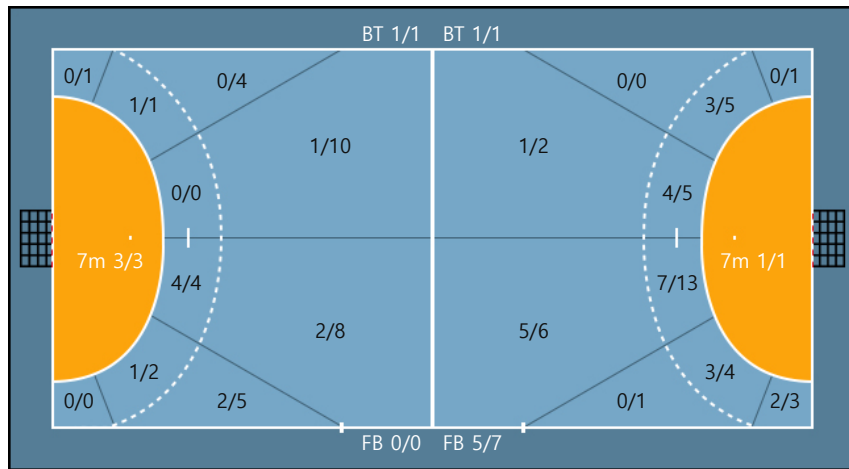

[제102회 전국체육대회(고등부)]

Shot Distribution

2021. 10. 09 16:00 경주실내체육관

Referees : 서태웅 / 이은하
Technical officer : 이향걸 / 홍정호
MVP : -

조선대학교여자고등학교 14 : 26 천안공업고등학교
6 : 11
8 : 15

조선대학교여자고등학교

Players

Goals / Shots

2. 김선경		
0/0	0/0	0/0
0/0	0/0	0/0
1/1	0/0	0/0

Missed: 1

4. 김명은		
0/0	0/0	0/0
0/0	0/0	0/0
0/0	0/0	0/0

10. 박세연		
0/0	0/0	0/0
0/1	0/0	0/0
0/0	0/0	0/0

11. 박영서		
0/0	0/0	0/0
0/0	0/0	0/0
0/0	0/0	0/0

12. 윤도혜		
0/0	0/0	1/1
0/0	0/0	0/0
0/1	0/0	0/0

Missed: 1 Blocked: 1

16. 박사랑		
0/0	1/2	1/1
0/1	0/0	0/1
2/2	0/0	1/1

Missed: 3 Post: 3

17. 이가현		
1/1	0/0	0/1
1/2	0/0	0/0
2/4	0/0	3/5

Missed: 1 Post: 4

20. 김사랑		
0/0	0/0	0/0
0/0	0/0	0/0
0/0	0/0	0/0

Team

Goals / Shots

Team		
1/1	1/2	2/3
1/4	0/0	0/1
5/8	0/0	4/6

Missed: 6 Post: 7 Blocked: 1

Offense

Defense

Goalkeepers

Goals / Shots

11. 박영서		
1/1	0/0	3/4
2/6	0/0	2/5
6/7	0/0	9/11

12. 윤도혜		
0/0	0/0	0/0
0/0	0/0	0/0
2/2	0/0	1/1

2Min	2 Minute Suspensions	AS	Assists	BS	Block Shots	BT	Breakthroughs	RB	Rebound
DR	Disqualification with report	RC	Red cards	FB	Fast Breaks	G/S	Goals/Shots	BD	Blocked
S/S	Saves/Shots	YC	Yellow cards	ST	Steals	TF	Technical Faults	%	Efficiency