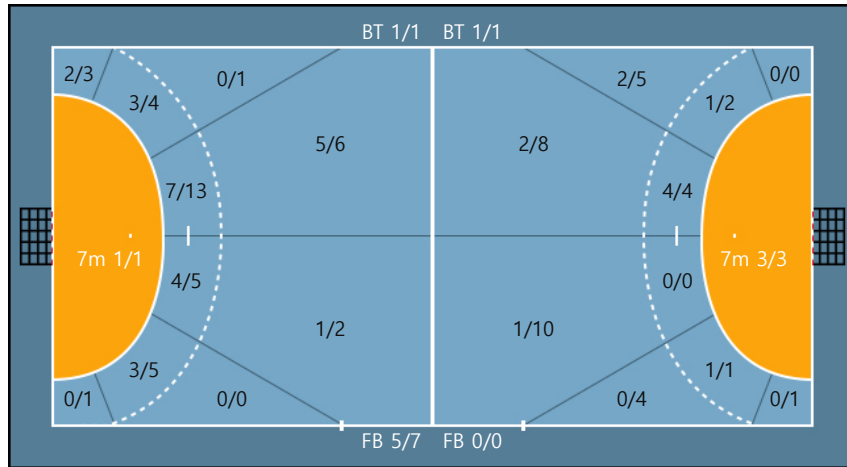

[제102회 전국체육대회(고등부)]

Shot Distribution

2021. 10. 09 16:00 경주실내체육관

Referees : 서태웅 / 이은하
Technical officer : 이항걸 / 홍정호
MVP : -

조선대학교여자고등학교

14

6 : 11
8 : 15

26

천안공업고등학교

천안공업고등학교

Players

Goals / Shots

7. 양정원		
0/0	0/0	1/1
1/1	0/0	0/3
1/1	0/0	2/2

Post: 1

10. 윤예진		
0/0	0/0	0/0
1/1	0/0	0/0
1/1	0/0	0/0

Missed: 1 Blocked: 1

15. 이다빈		
0/0	0/0	0/0
0/1	0/0	1/1
2/2	0/0	3/4

Post: 1

17. 전지연		
1/1	0/0	1/1
0/1	0/0	1/1
2/3	0/0	2/3

Missed: 1 Blocked: 1

18. 정예담		
0/0	0/0	0/0
0/1	0/0	0/0
1/1	0/0	1/1

24. 장현정		
0/0	0/0	0/0
0/0	0/0	0/0
0/0	0/0	0/0

27. 김다빈		
0/0	0/0	1/1
0/1	0/0	0/0
1/1	0/0	2/2

77. 최민정		
0/0	0/0	0/0
0/0	0/0	0/0
0/0	0/0	0/0

88. 여인지		
0/0	0/0	0/1
0/0	0/0	0/0
0/0	0/0	0/0

Team

Goals / Shots

Team		
1/1	0/0	3/4
2/6	0/0	2/5
8/9	0/0	10/12

Missed: 2 Post: 2 Blocked: 2

Offense

Defense

Goalkeepers

Goals / Shots

77. 최민정		
1/1	1/2	2/3
1/4	0/0	0/1
5/8	0/0	4/6

2Min	2 Minute Suspensions	AS	Assists	BS	Block Shots	BT	Breakthroughs	RB	Rebound
DR	Disqualification with report	RC	Red cards	FB	Fast Breaks	G/S	Goals/Shots	BD	Blocked
S/S	Saves/Shots	YC	Yellow cards	ST	Steals	TF	Technical Faults	%	Efficiency